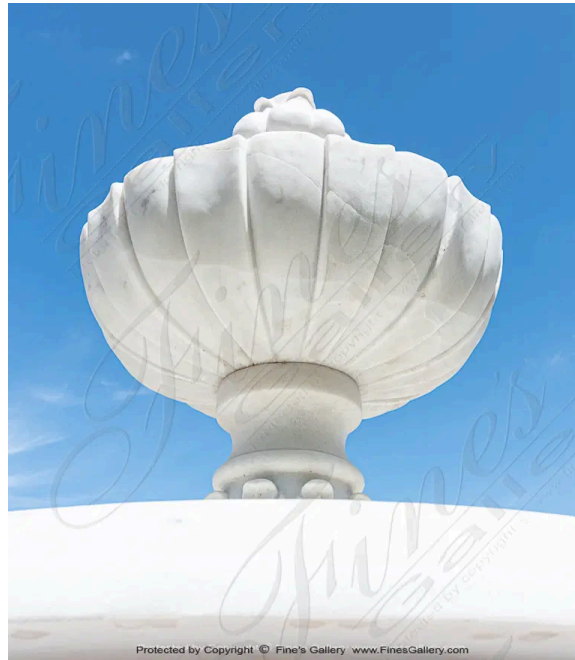

Tiered White Marble Fountain with Fleur Des Lis Motif - MF-1987 (View 3)