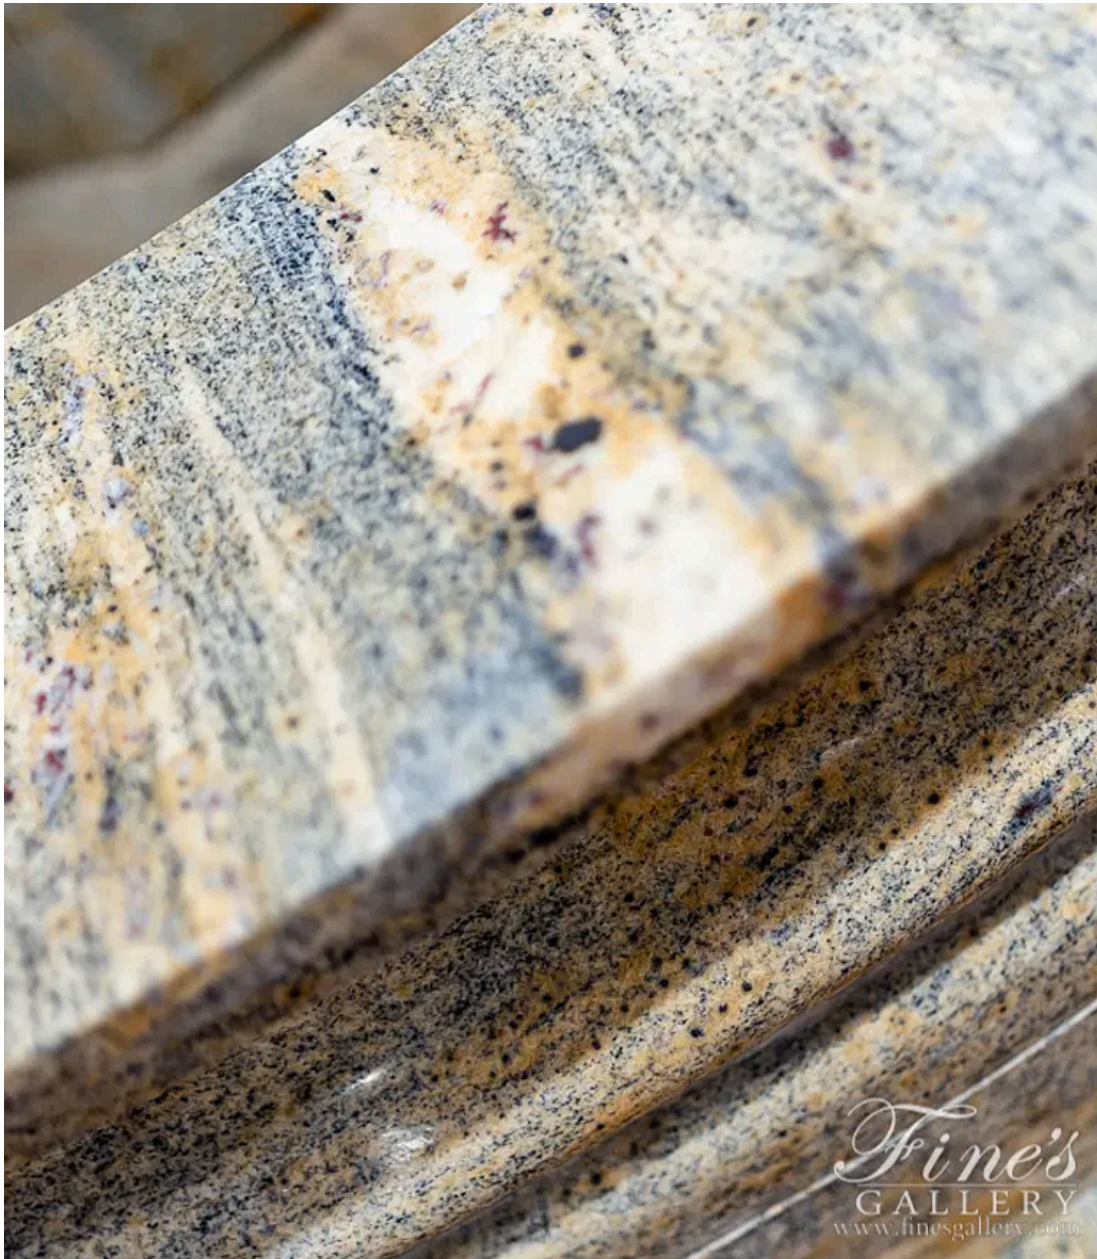

One Tiered Antique Gold Granite Fountain with Polished Finish - MF-1822 (View 4)