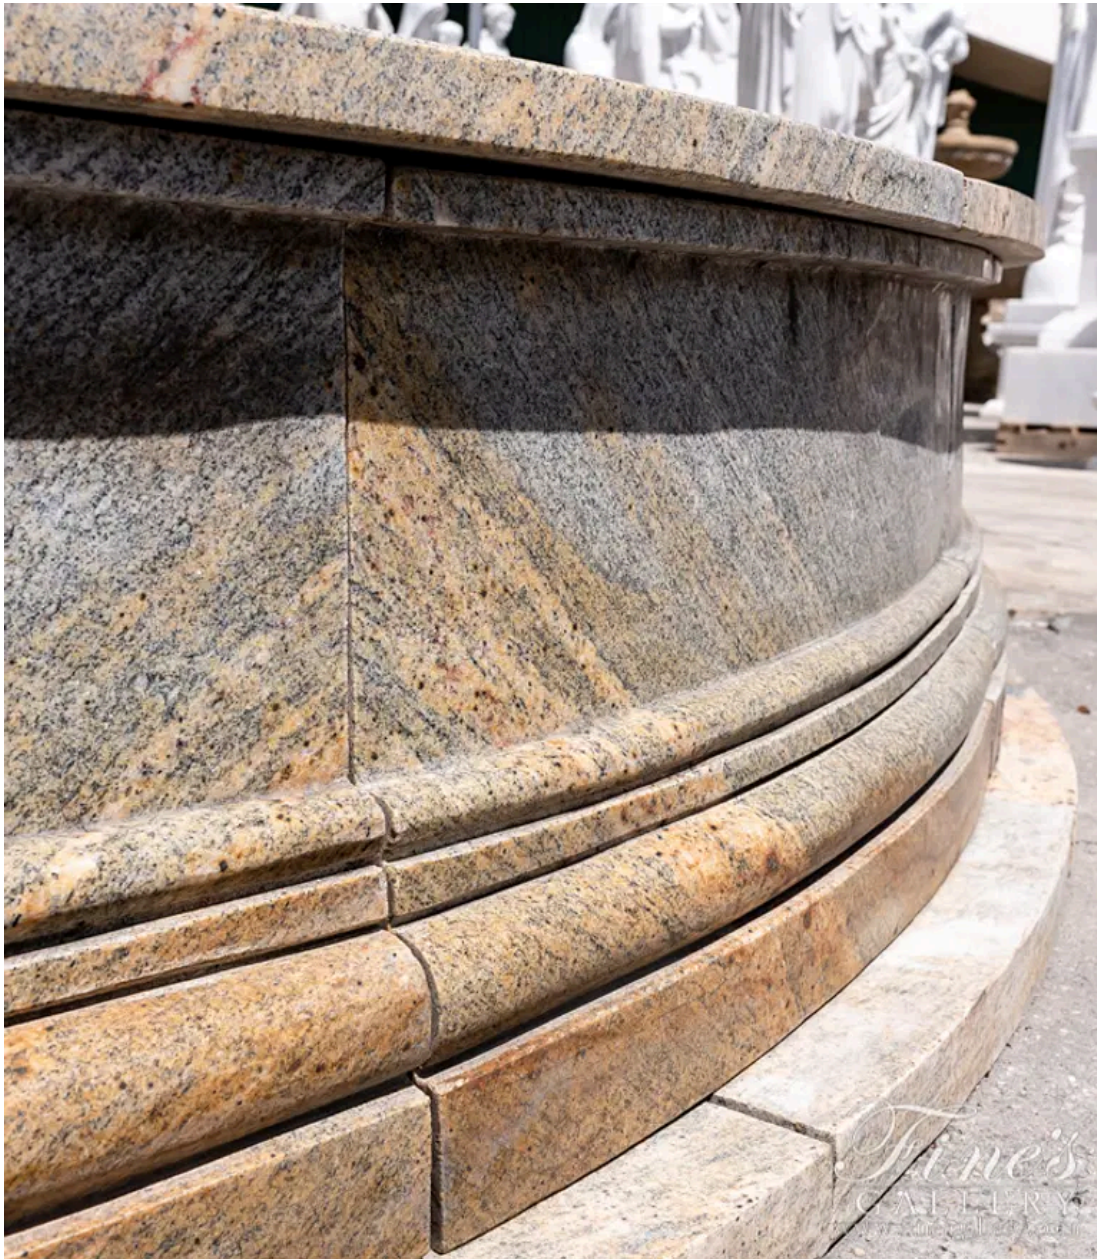

Transitional Granite Fountain - MF-1683 (View 10)