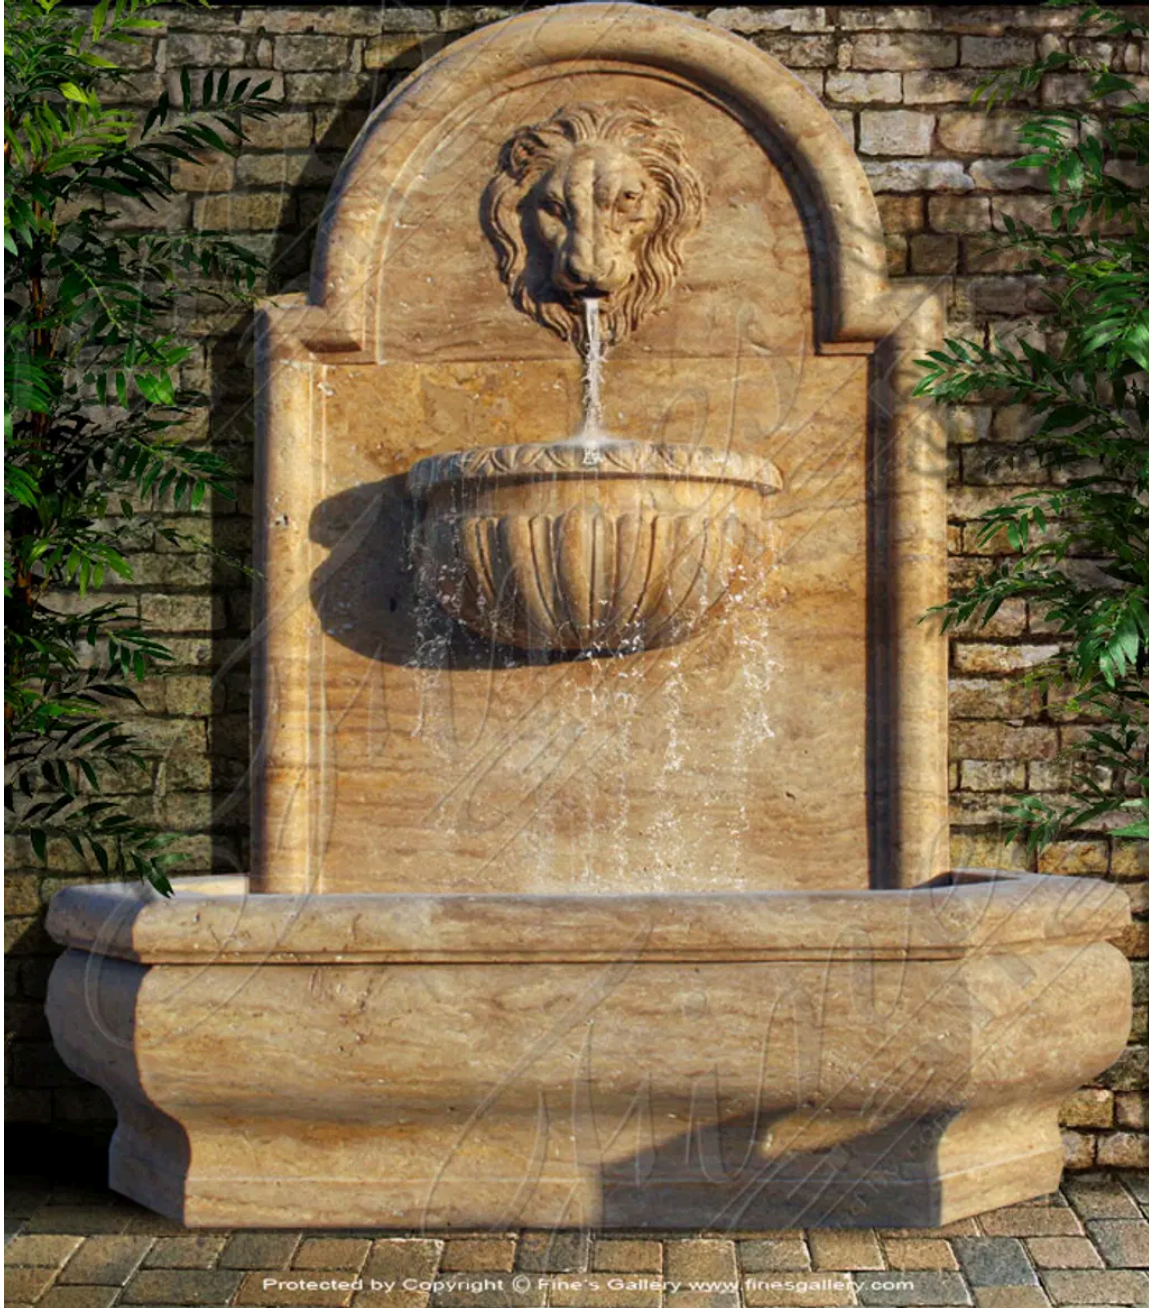

Marble Fountain

MODEL MF-1430 / HAND-CRAFTED TRAVERTINE

polished travertine lion head wall fountain.

DIMENSIONS

70.75" W x 81" H x 35.75" D

COLOR

-
TRAVERTINE

AVAILABILITY