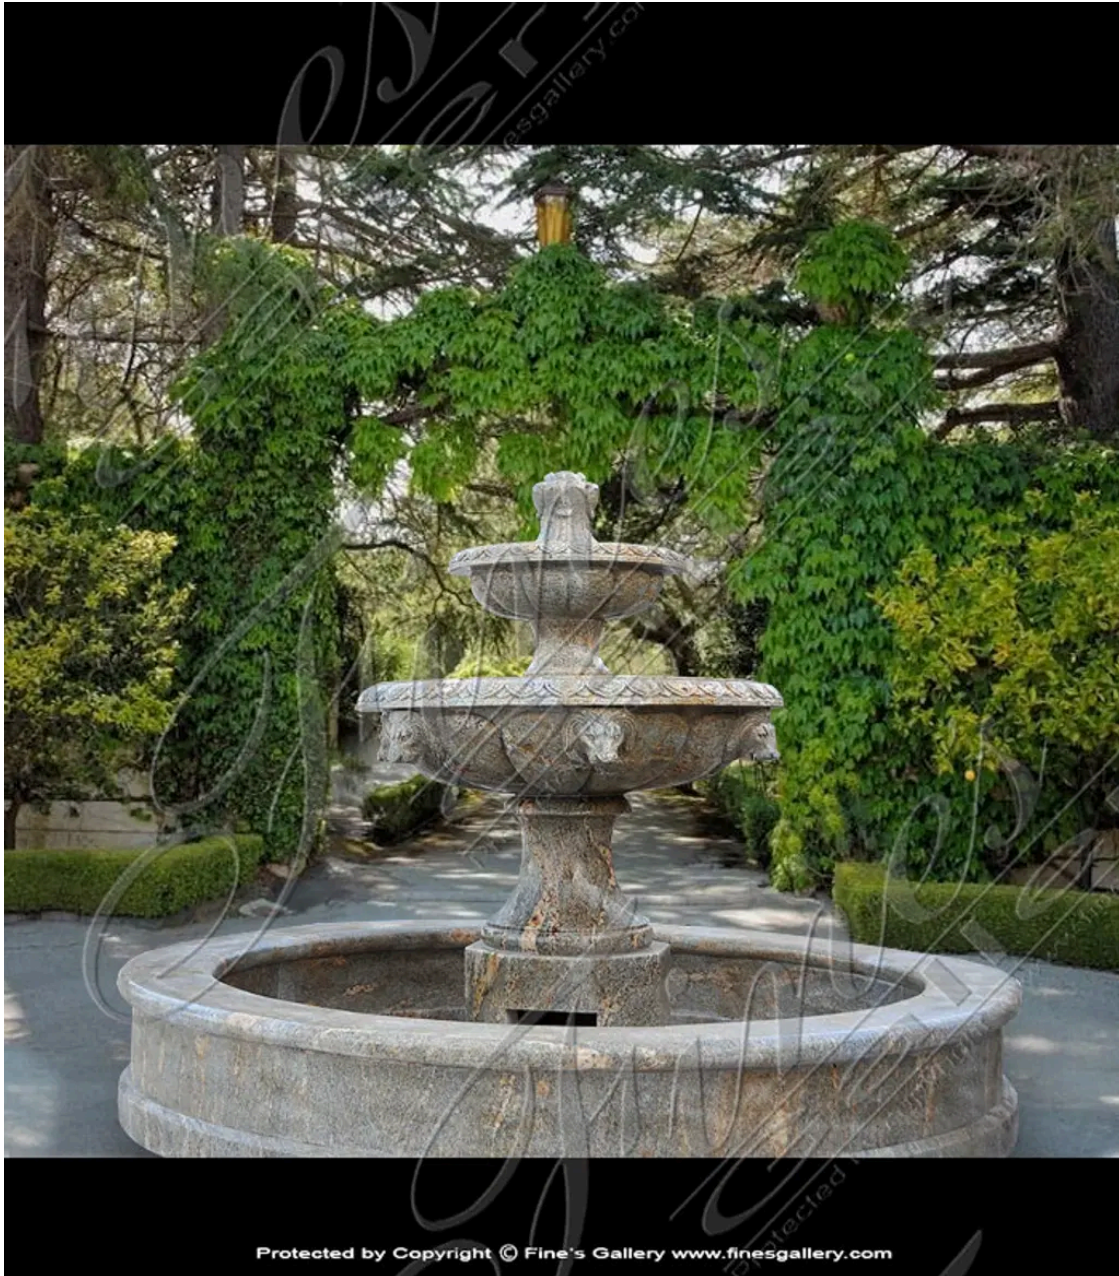

## Tiered Lion Head Fountain in Granite

MODEL MF-1375 / HAND-CRAFTED GRANITE

This Tiered Lion Head Fountain in Granite features carved lion heads that spout water from the second tier into a solid granite pool surround. A very compact size works perfect in any circle driveway or garden landscape. Shown in an earth toned granite.

### DIMENSIONS

84" W x 60" H x 84" D