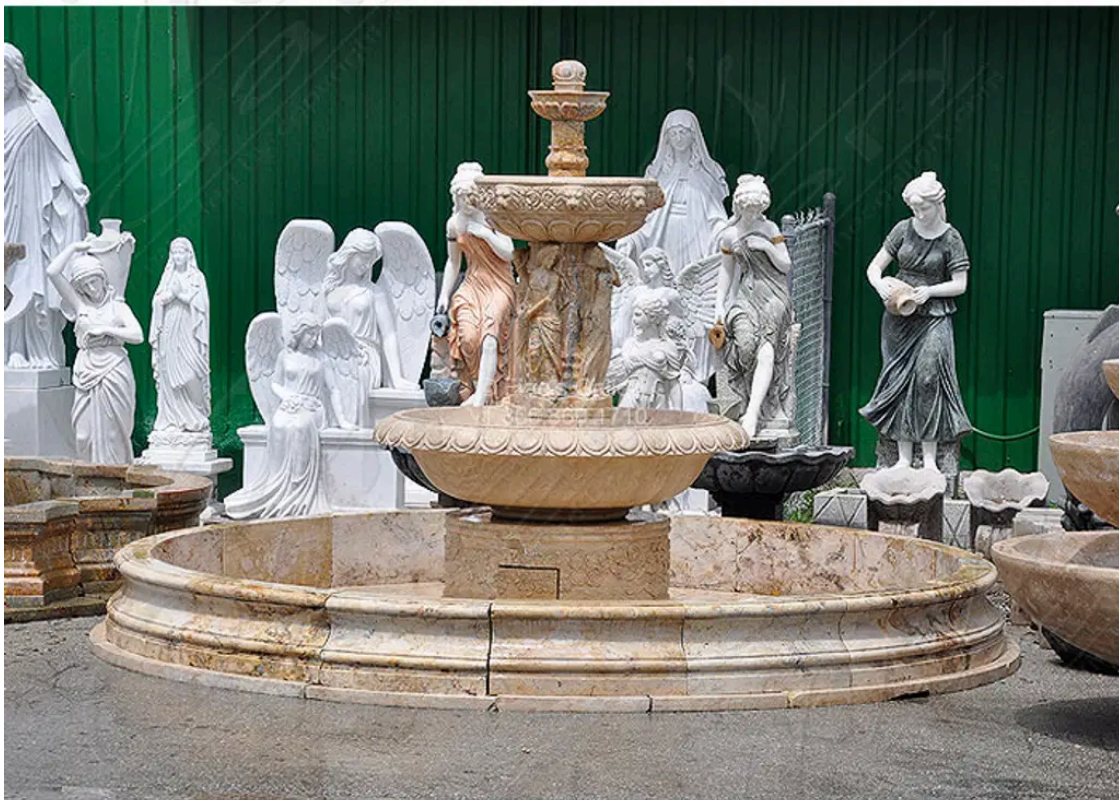

Four Seasons Marble Fountain

MODEL MF-1342 / HAND-CRAFTED TRAVERTINE

Hand Carved Solid Travertine Four Seasons Marble Fountain. Water cascades from top finial down to second tier and out of the lions mouths. Each of the four maidens carrying jugs is cored out for water flow.

DIMENSIONS

120" W x 96" H x 120" D

COLOR

-
TRAVERTINE

AVAILABILITY

OUT OF STOCK

CONTACT

(239) 277-0009 - sales@finesgallery.com
Bonita Springs, Florida