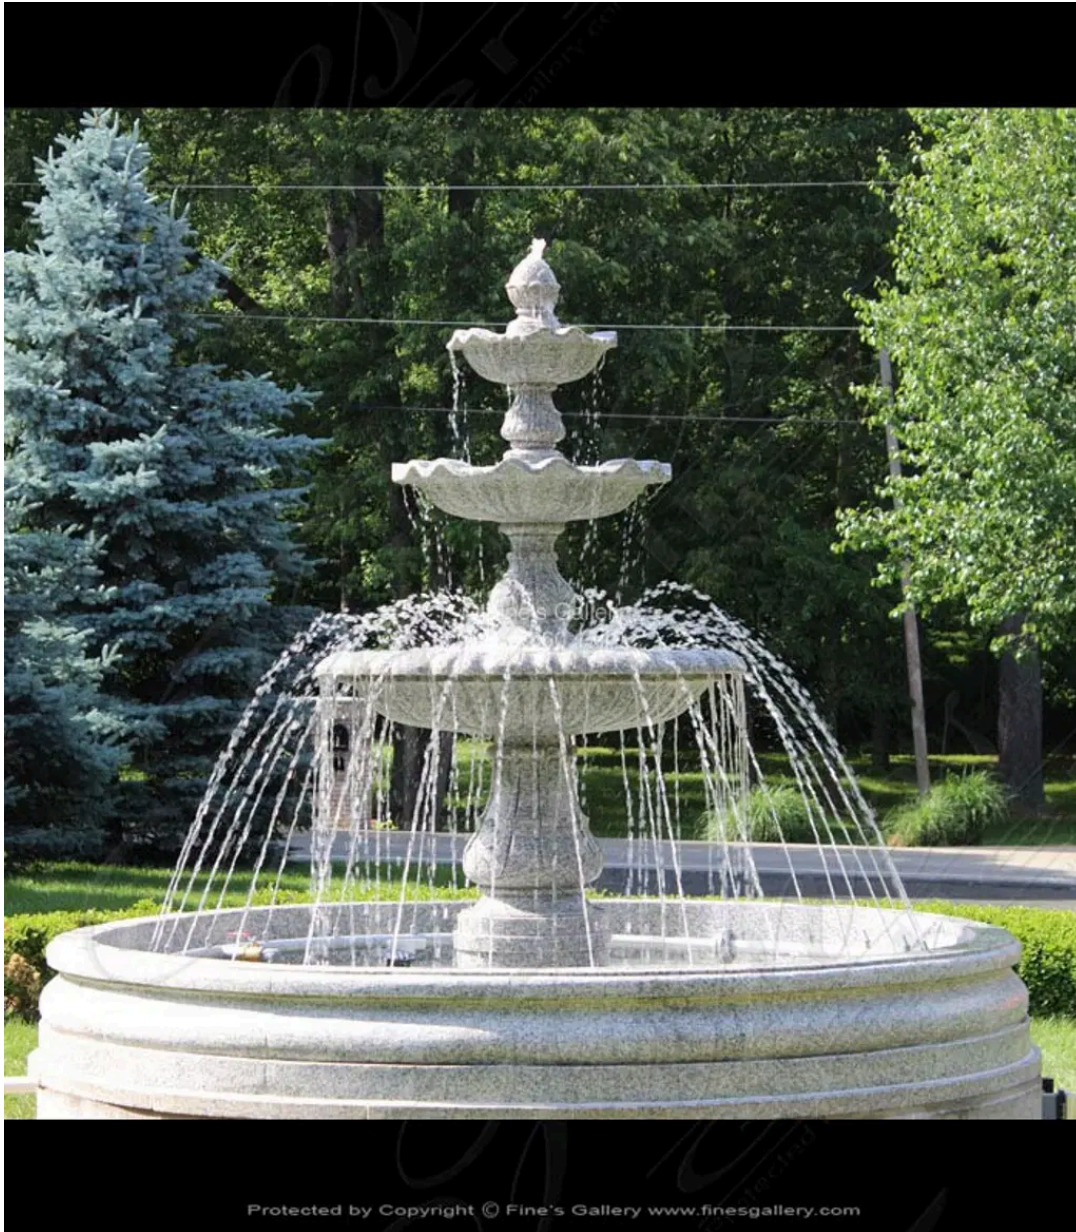

Imperial Granite Garden Fountain

MODEL MF-1335 / HAND-CRAFTED IMPERIAL GRANITE

This beautiful Imperial Granite Garden Fountain has been carved from 100% natural solid granite. This fountain makes a beautiful addition for your circle drive or garden and is ideal for all climates. Contact us today for more information.

IMPERIAL GRANITE: *A classic gray granite ideal for exterior fountains and monuments.*

DIMENSIONS

120" W x 96" H x 120" D

COLOR

-
GRANITE

AVAILABILITY

OUT OF STOCK

CONTACT