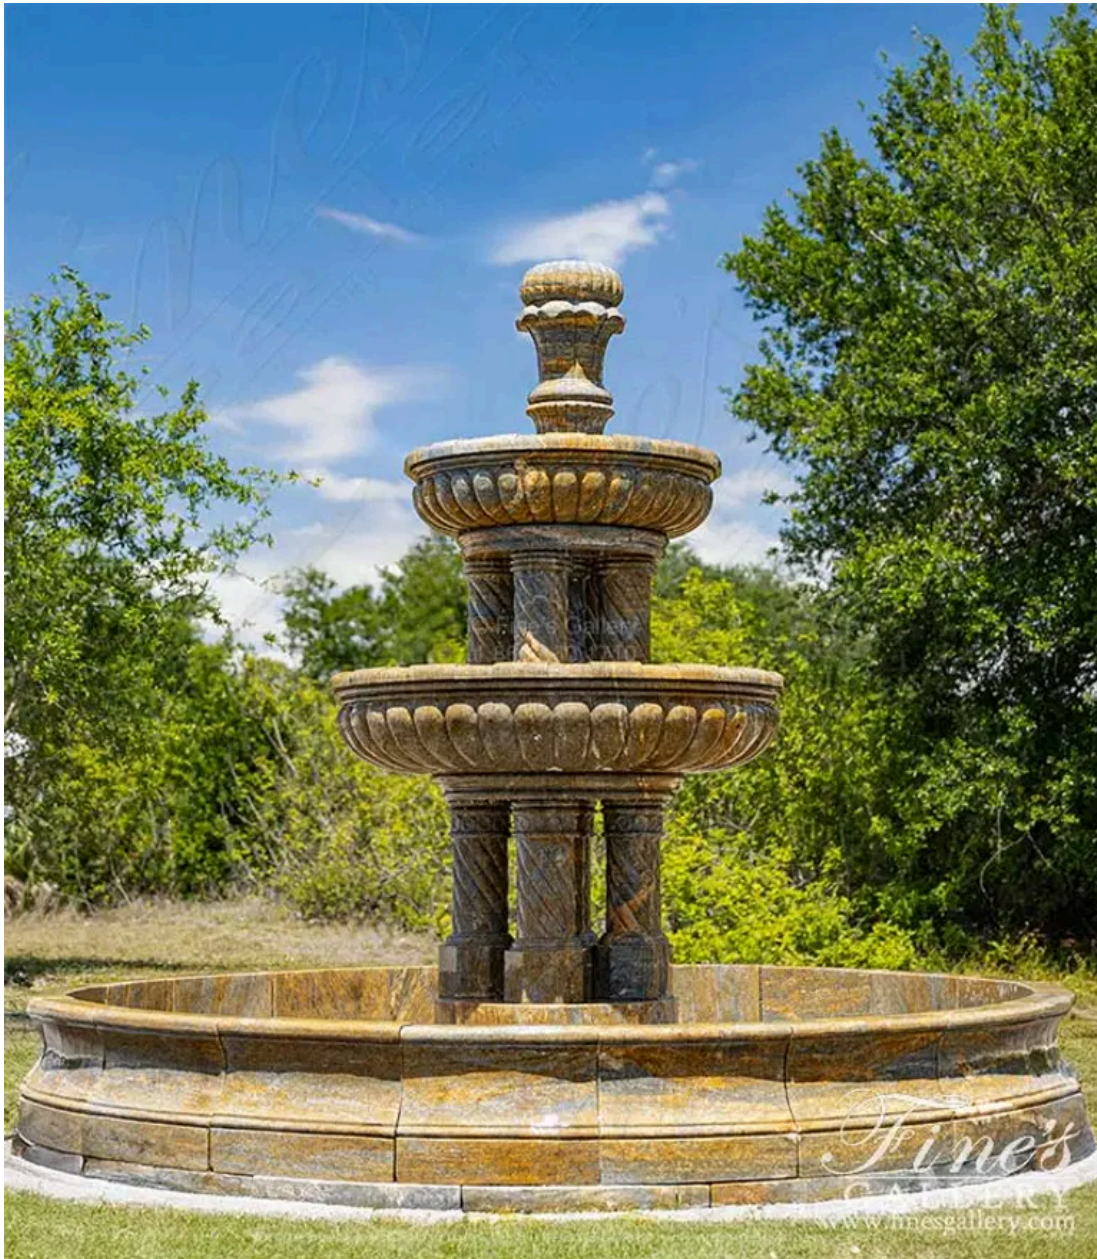

# Two Tiered Spiral Column Fountain in Granite

MODEL MF-1305 / HAND-CRAFTED GRANITE

An amazing display for of granite's natural beauty and durability. Its classical architecture and majestic waterfalls will create an atmosphere of beauty and intrigue. Features spiral columns, grooved tiers and oversized finial.

**DIMENSIONS**

142" W x 116" H x 142" D

**COLOR**

-  
GRANITE

**PRICE**

**\$25,000.00** ~~\$29,500.00~~  
IN STOCK

**CONTACT**

(239) 277-0009 - sales@finesgallery.com  
Bonita Springs, Florida

## Two Tiered Spiral Column Fountain in Granite - MF-1305 (View 2)