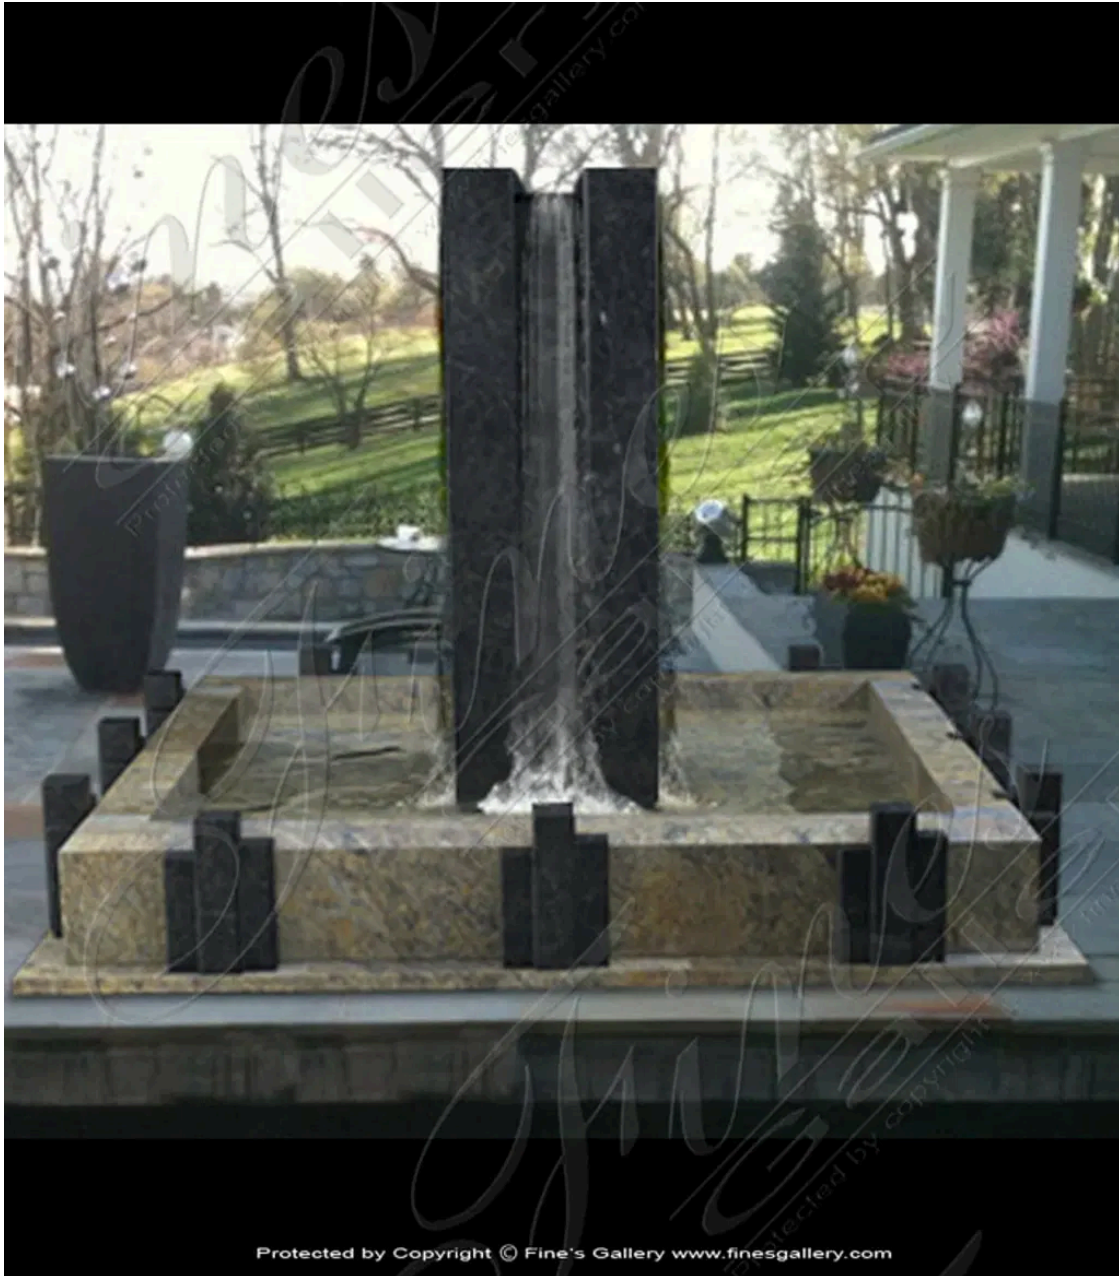

Contemporary Fountain

MODEL MF-1282 / HAND-CRAFTED GRANITE

This impressive granite & marble fountain features an elegant design with a majestic waterfall. Simple streamlined cuts of stone and complimentary tones of marble complete the sleek, contemporary look. Begin customizing this piece today

DIMENSIONS

84" W x 55" H x 84" D

COLOR

-
GRANITE

AVAILABILITY

OUT OF STOCK

CONTACT

(239) 277-0009 - sales@finesgallery.com
Bonita Springs, Florida