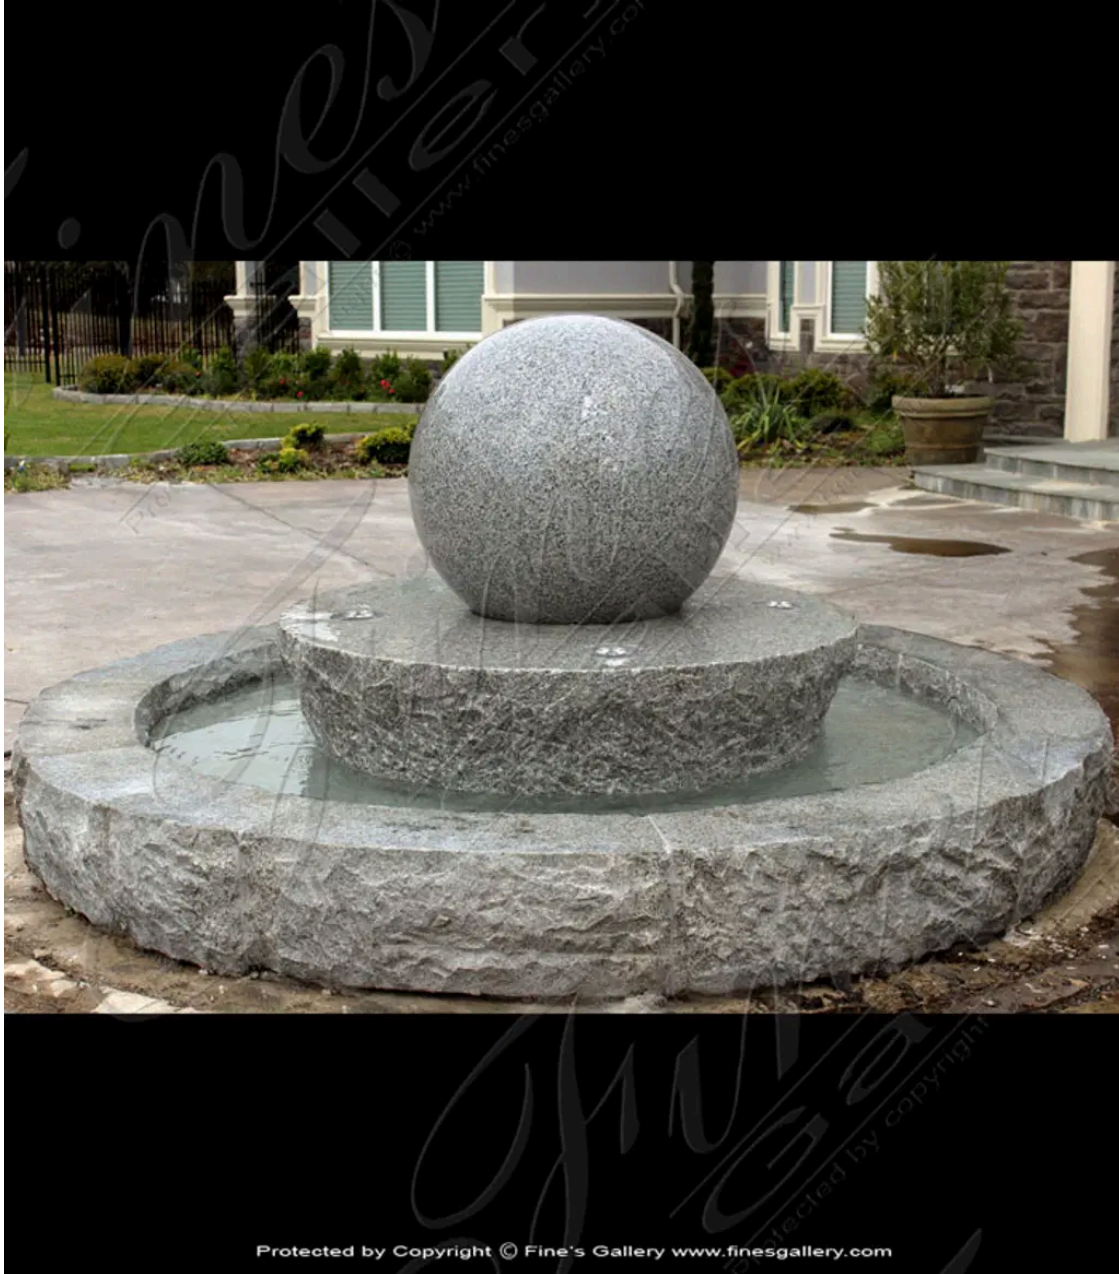

# Granite Rotating Sphere Fountain

MODEL MF-1221 / HAND-CRAFTED GRANITE

Sophisticated and modern, this elegant fountain features a large rotating sphere and majestic water melodies. Sculpted from gorgeous dark gray granite, this piece can be customized to your specifications. Please contact us for a custom quote.

**DIMENSIONS**

120" W x 55" H x 120" D

**COLOR**

-  
GRANITE

**AVAILABILITY**

OUT OF STOCK

**CONTACT**

(239) 277-0009 - sales@finesgallery.com  
Bonita Springs, Florida

## Granite Rotating Sphere Fountain - MF-1221 (View 2)