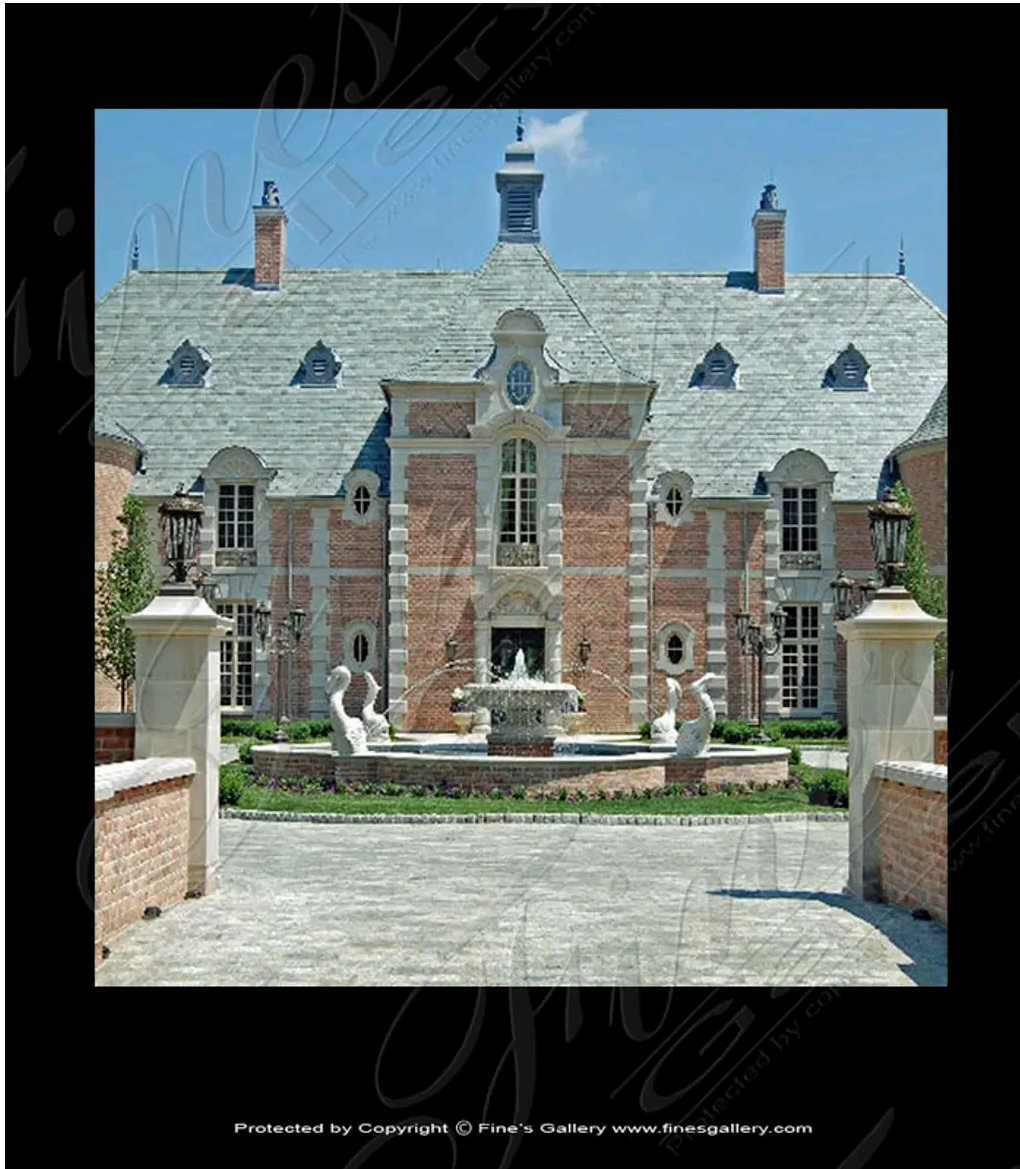

Mythical Fish Bowl & Coping

MODEL MF-1137 / HAND-CRAFTED MARBLE

This gorgeous fountain is expertly sculpted from fine marble. Four grand mythical fish statues are structured around the pool, their open mouths playfully squirting water towards an elegant center basin. Please contact us at 1-866-860-1710 for assistance.