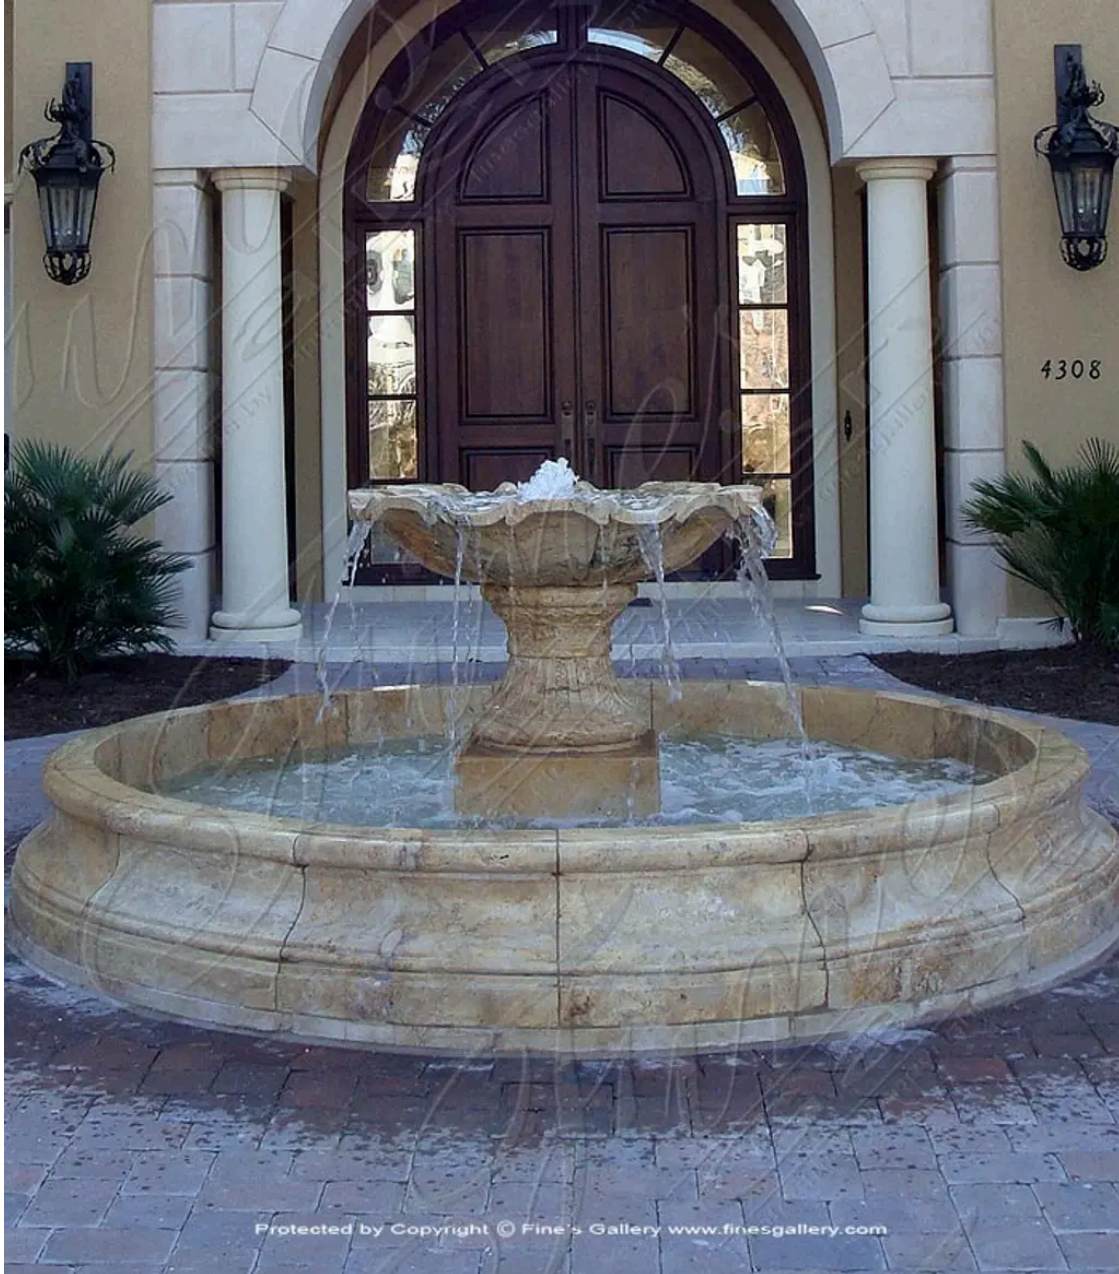

Single Tier Marble Fountain

MODEL MF-1044 / HAND-CRAFTED MARBLE

Enhance the luxury of your surroundings with this elegant fountain made from beautiful fine marble. Water pours over the edges of a scallop edged basin and into a round matching pool. Customize this fountain in your favorite marble.