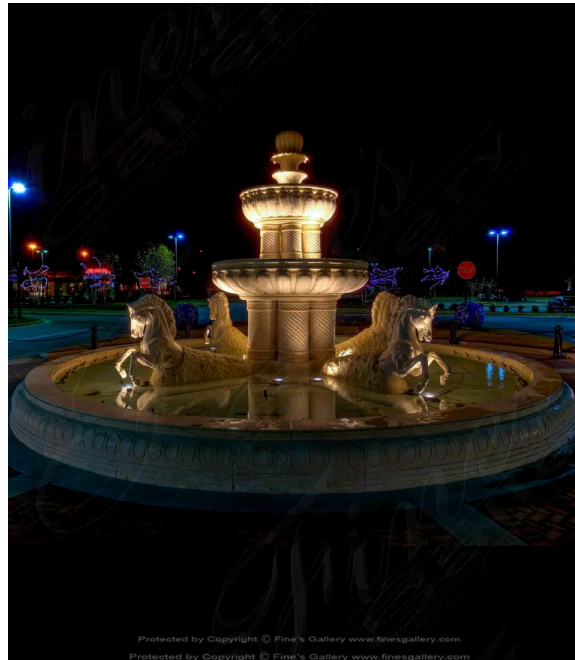

Roman Horses Marble Fountain - MF-1002 (View 2)