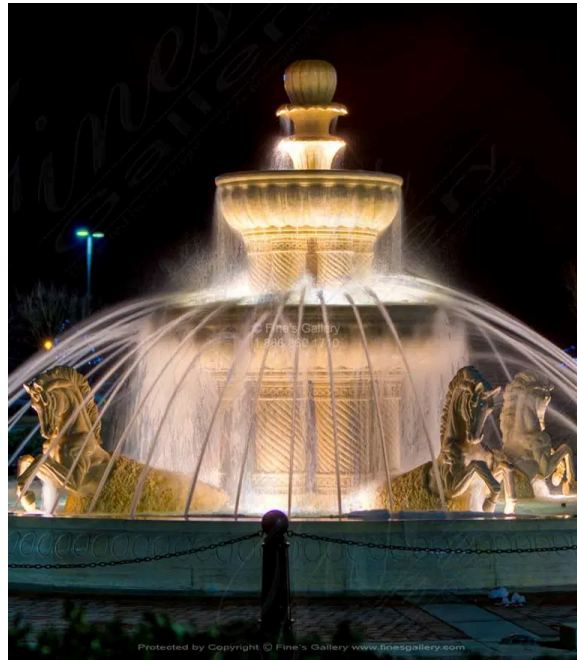

Roman Horses Marble Fountain - MF-1002 (View 5)