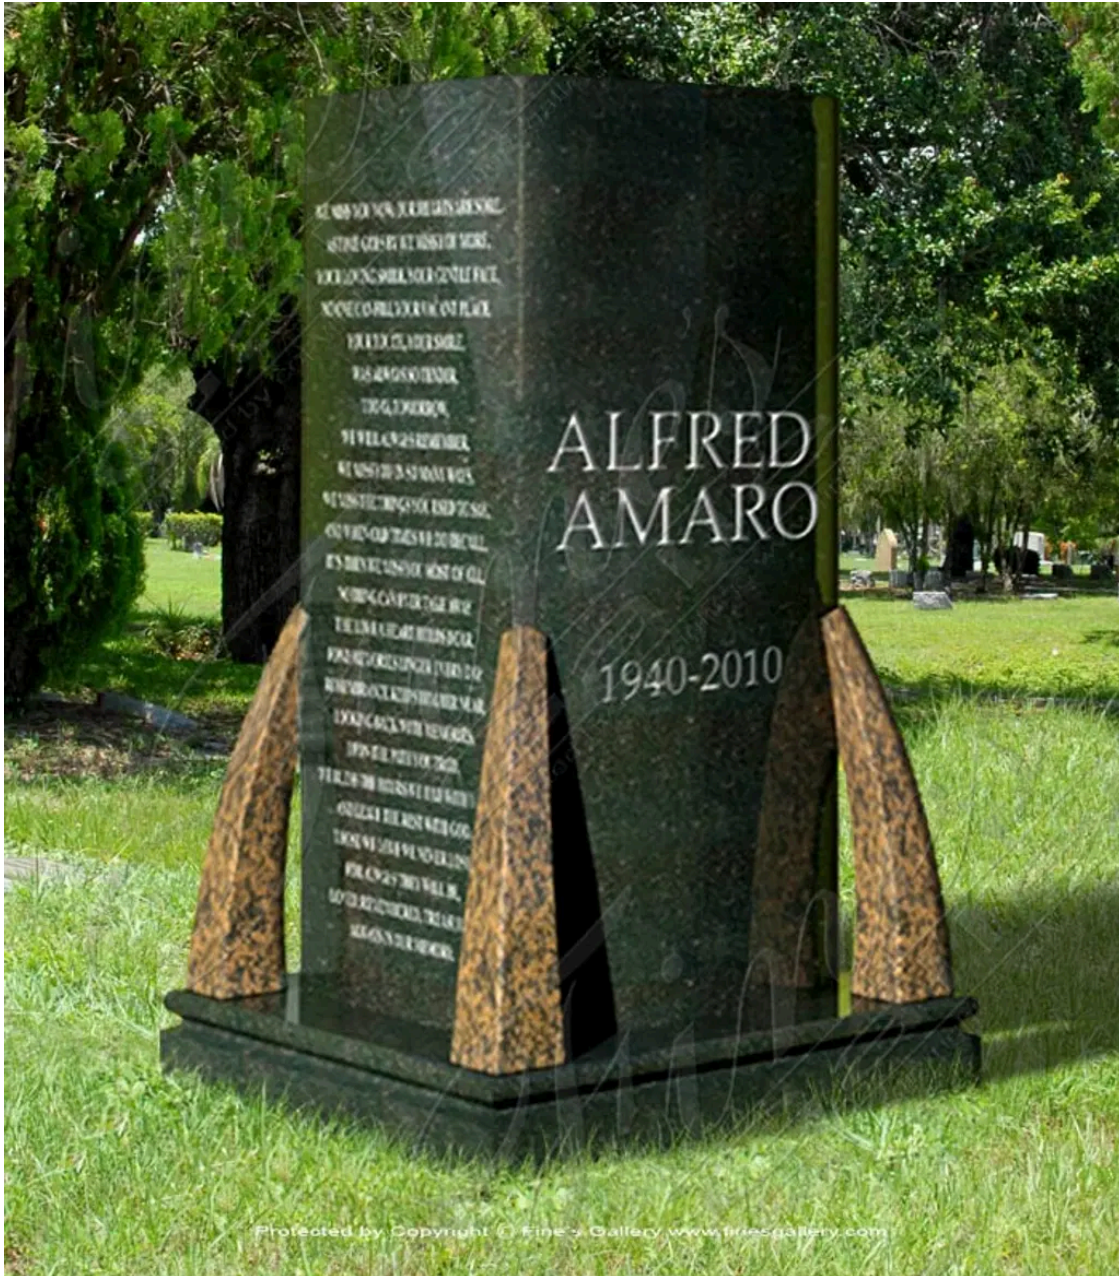

Monolith Granite Obelisk

MODEL MEM-324 / HAND-CRAFTED GRANITE

Beautiful custom designed black monolith with light brown granite corner accents. We will custom design any aspect of this memorial/monument to your exact requirements. Talk with a sales representative for additional questions.

DIMENSIONS

32" W x 56" H x 32" D

COLOR

-
GRANITE

AVAILABILITY

OUT OF STOCK

CONTACT

(239) 277-0009 - sales@finesgallery.com
Bonita Springs, Florida