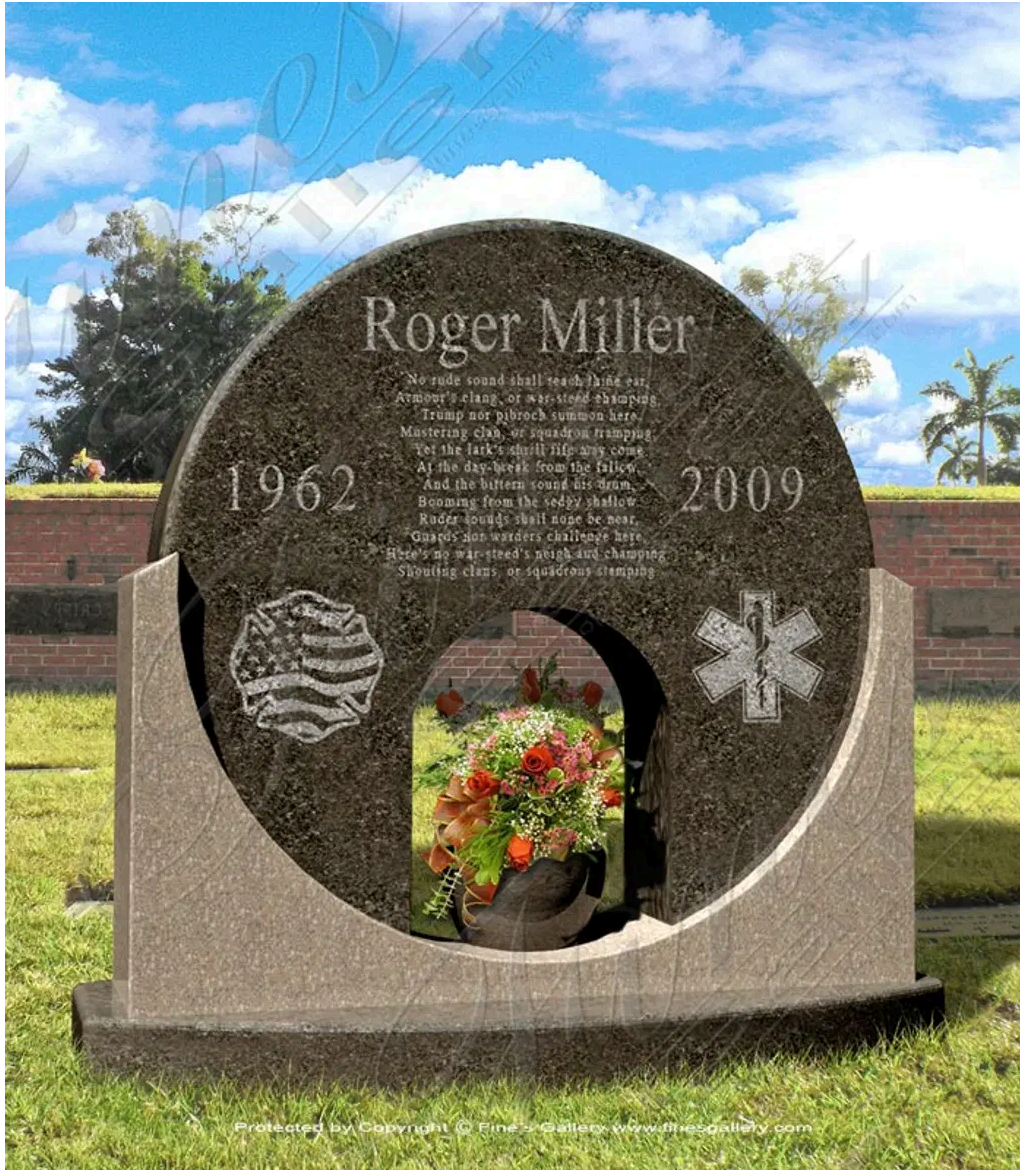

Elegant Circle Granite Memorial

MODEL MEM-309 / HAND-CRAFTED GRANITE

This beautiful granite memorial will leave a lasting impression of elegance upon the surroundings. The simple and harmonious design features a large round circle with an elegant archway above the flower planter. Please call to begin customization.