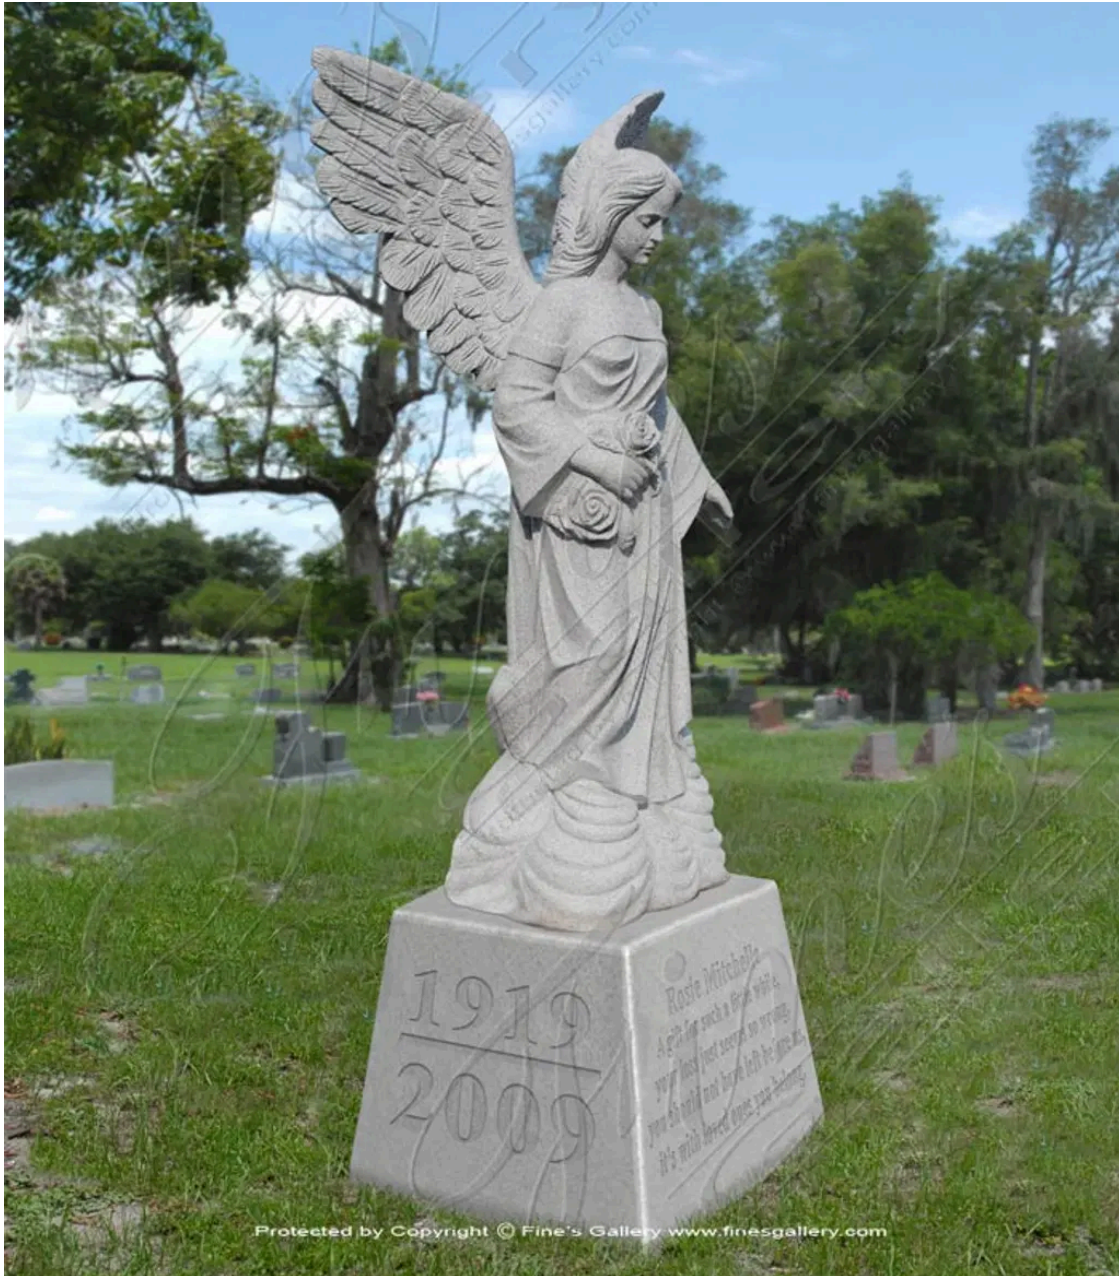

# Angel Granite Memorial

MODEL MEM-299 / HAND-CRAFTED GRANITE

May your loved one rest in peace, commemorated with this beautiful granite memorial. The statue of an angel holding roses is expertly hand carved from light toned granite, her beauty leaving impressions of graceful purity and elegance.

## DIMENSIONS

48" W x 84" H x 30" D

## COLOR

-  
GRANITE