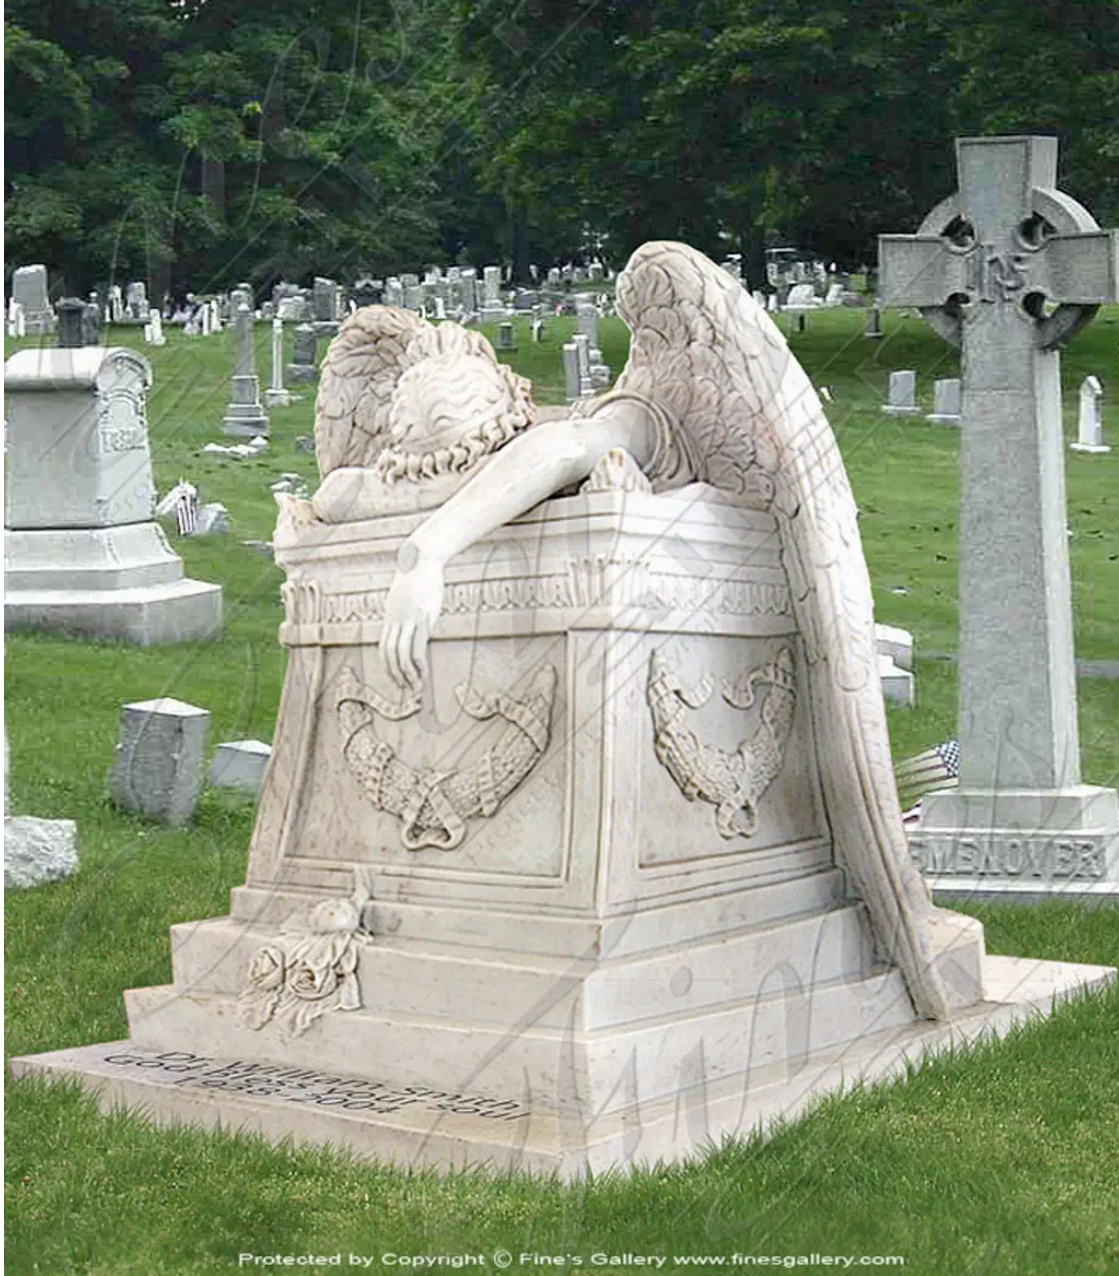

Weeping Angel Marble Memorial

MODEL MEM-038 / HAND-CRAFTED MARBLE

This famous marble memorial conveys extraordinary sorrow. A beautiful angel silently weeps upon this large marble structure, remembering one who has passed from the earth. Intricate detail show her amazing realistic beauty. Call or email us today.

Protected by Copyright © Fine's Gallery www.finesgallery.com

DIMENSIONS

39" W x 55" H x 73" D

COLOR

-
MARBLE

AVAILABILITY

OUT OF STOCK

CONTACT