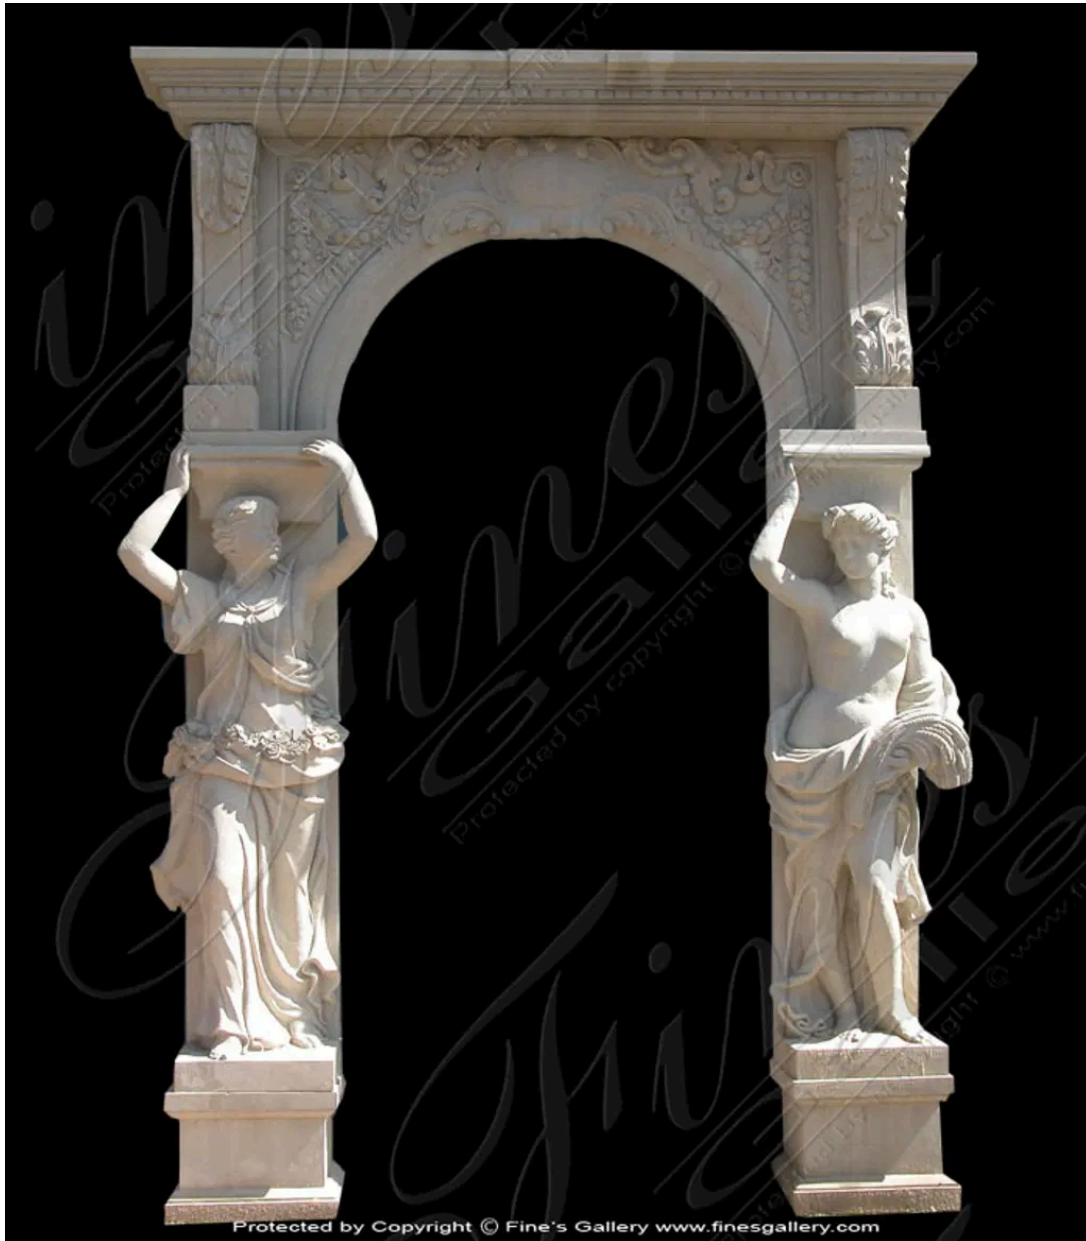

Aurora Maiden Doorway

MODEL MD-109 / HAND-CRAFTED MARBLE

Two elegant Roman Aurora Maidens pose in place of columns in this finely designed doorway. Expert craftsmanship shows the perfectly proportioned goddesses with flowing garments. A delicate floral pattern decorates the top part of this superb structure.

DIMENSIONS

120" H

COLOR

-
MARBLE

AVAILABILITY

OUT OF STOCK

CONTACT

(239) 277-0009 - sales@finesgallery.com
Bonita Springs, Florida