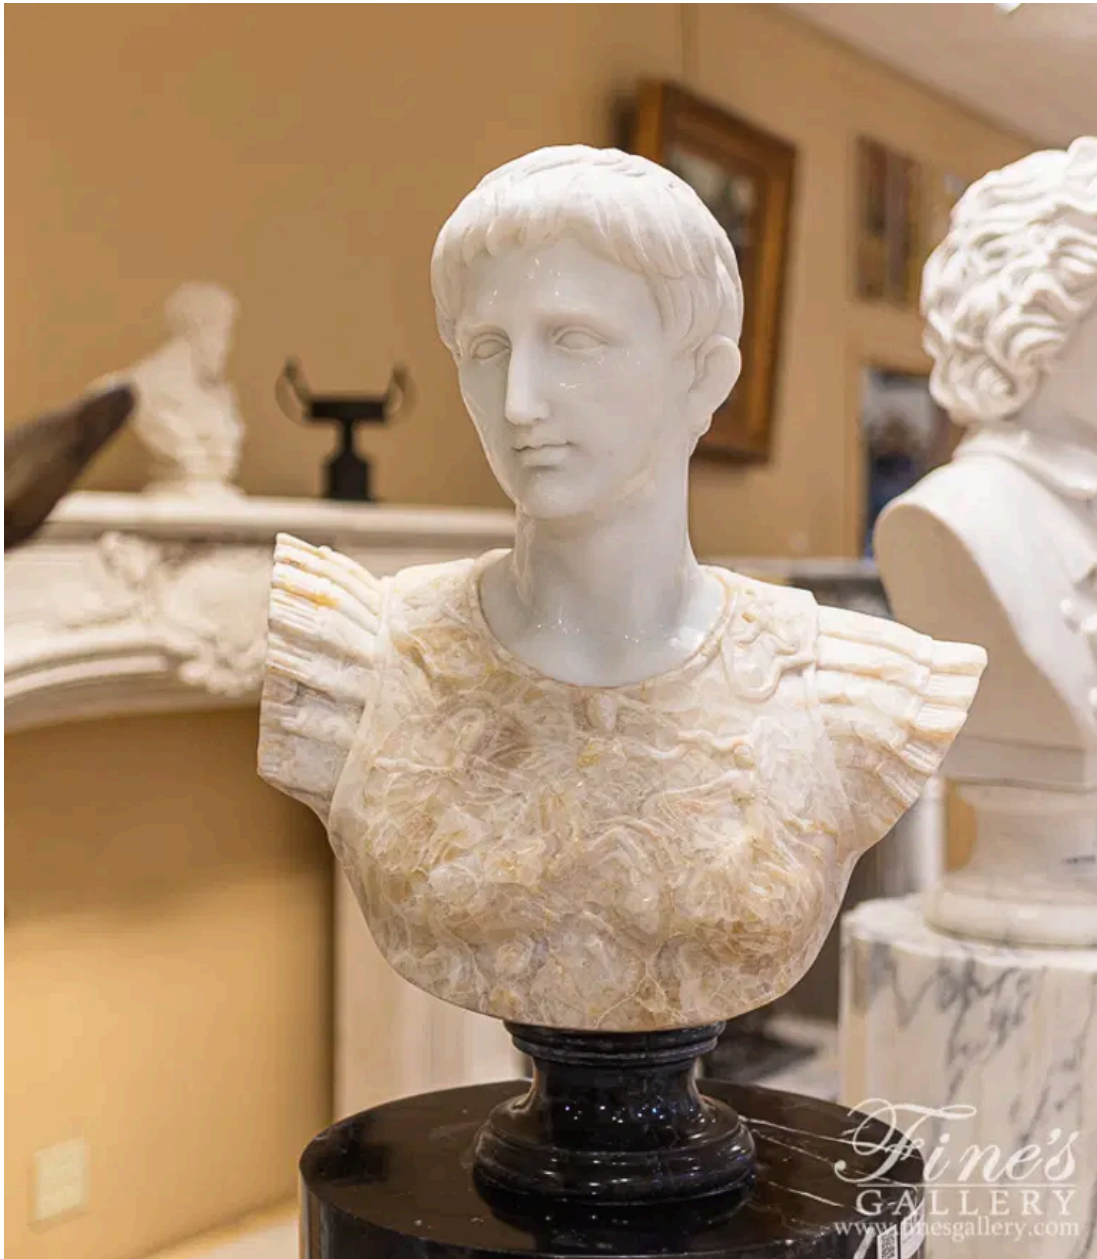

Hand Carved Roman Soldier Marble Bust - MBT-480 (View 2)