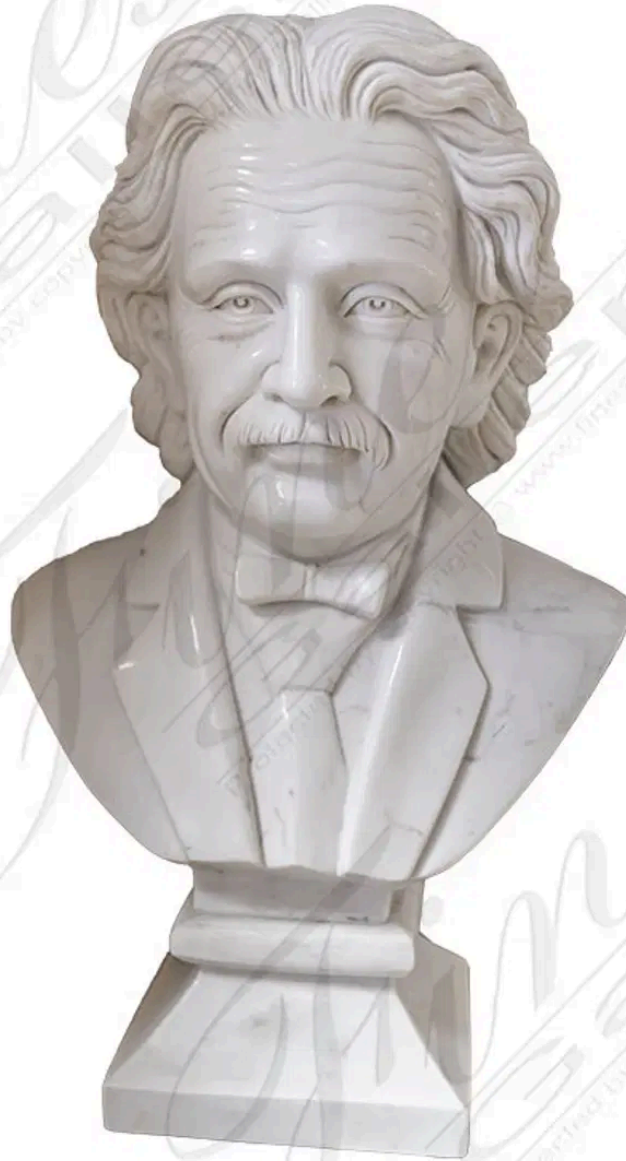

Bust of Albert Einstein in Pure White Marble

MODEL MBT-458 / HAND-CRAFTED MARBLE

A life like Bust of Albert Einstein in Pure White Marble. Albert Einstein was a German-born theoretical physicist who developed the theory of relativity, one of the two pillars of modern physics. His work is also known for its influence on the philosophy

Protected by Copyright © Fine's Gallery www.finesgallery.com

DIMENSIONS

15.75" W x 24" H x 11.75" D

COLOR

-
MARBLE

AVAILABILITY

OUT OF STOCK

CONTACT