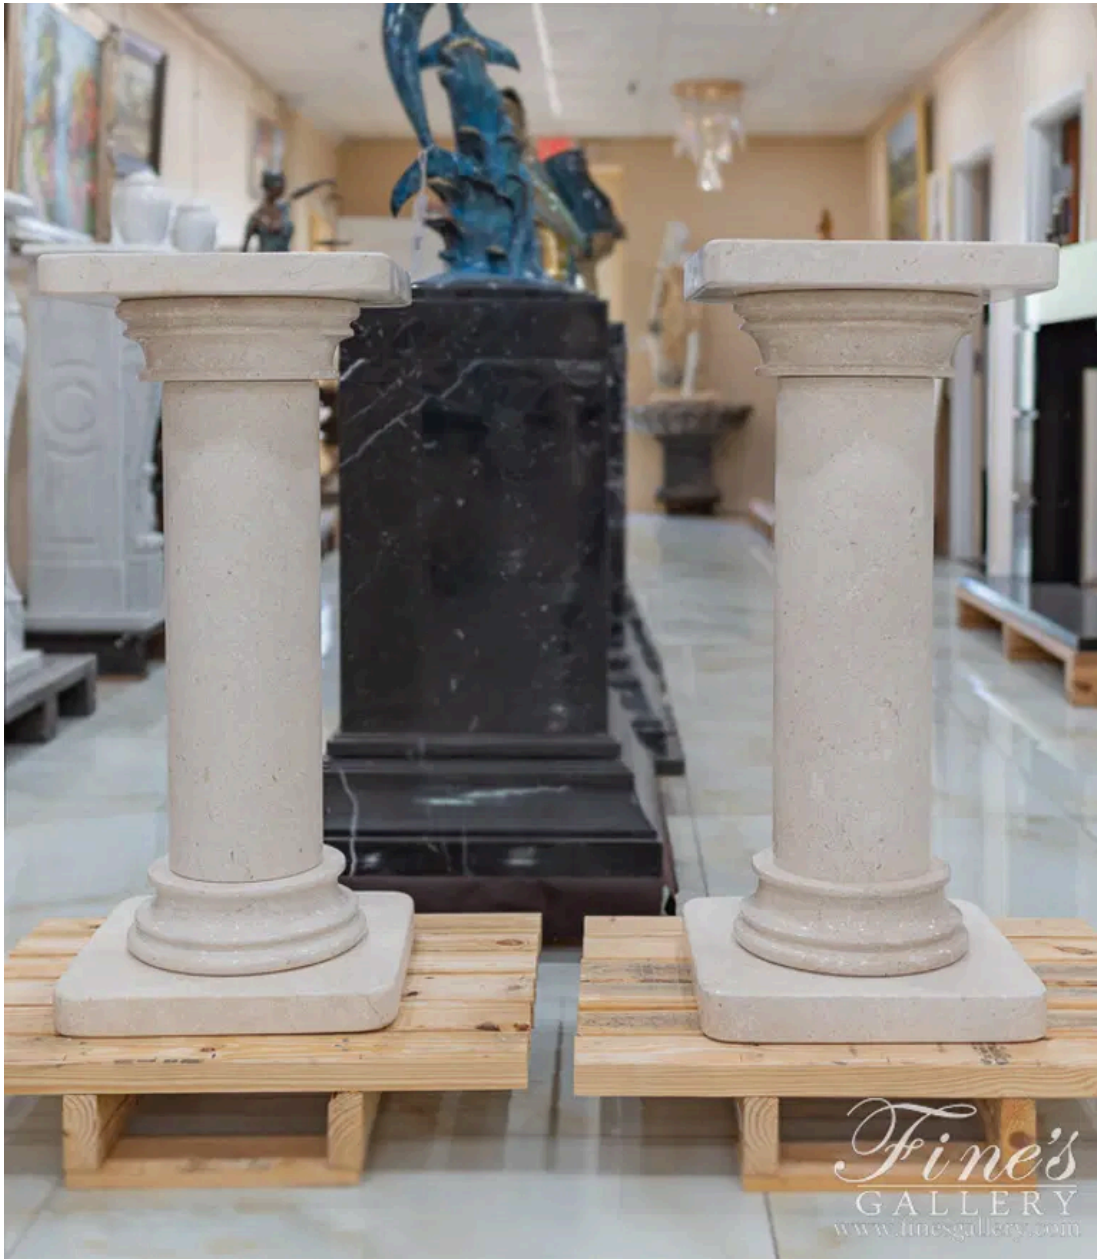

Classic Cream Marble Pedestals - MBS-259 (View 2)