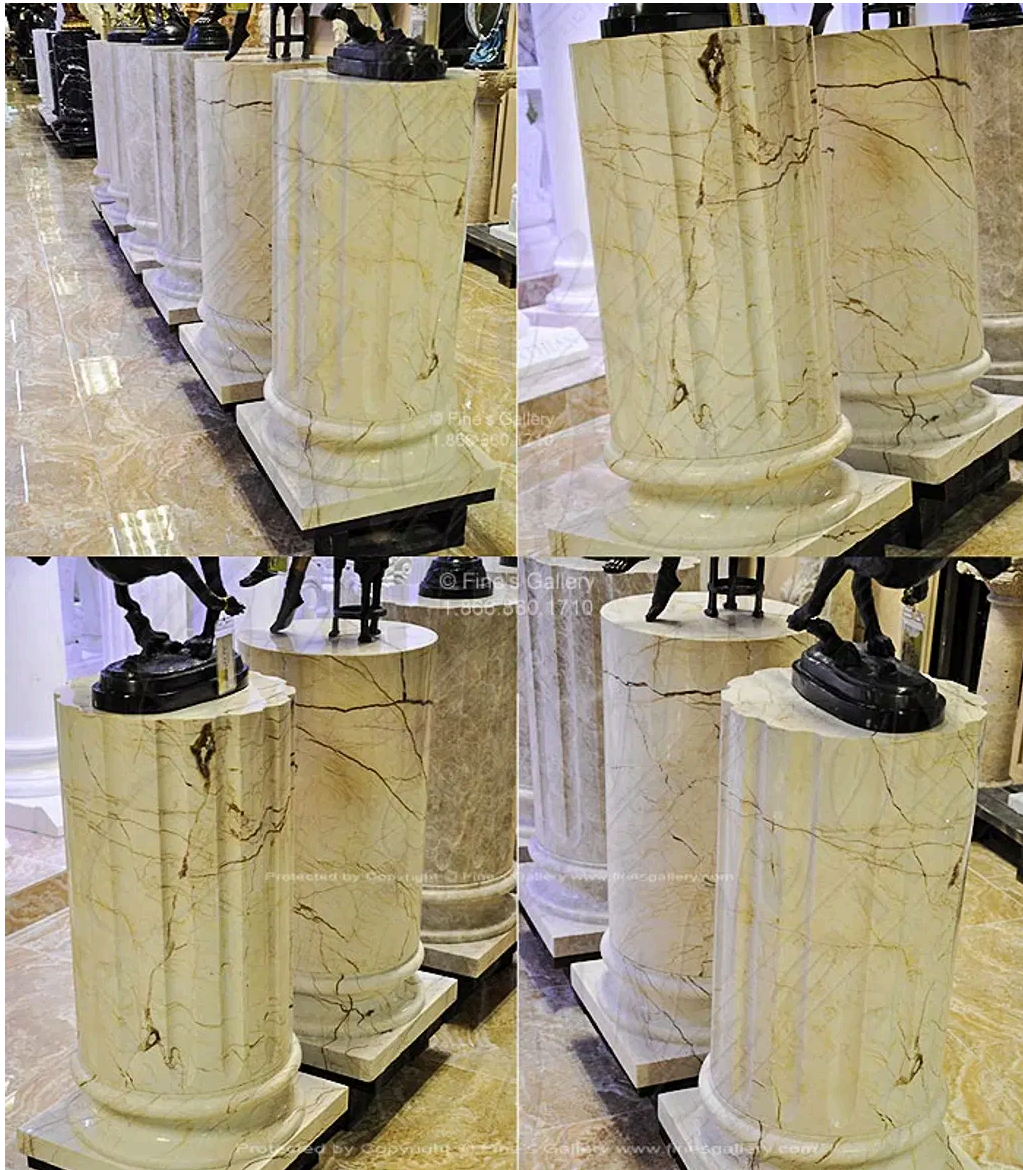

Sofitel Gold Marble Column Base Smooth and Fluted

MODEL MBS-230 / HAND-CRAFTED MARBLE

Sofitel Gold Marble Column Base Smooth and Fluted. These are priced per piece.

DIMENSIONS

18.5" W x 36" H x 18.5" D

COLOR