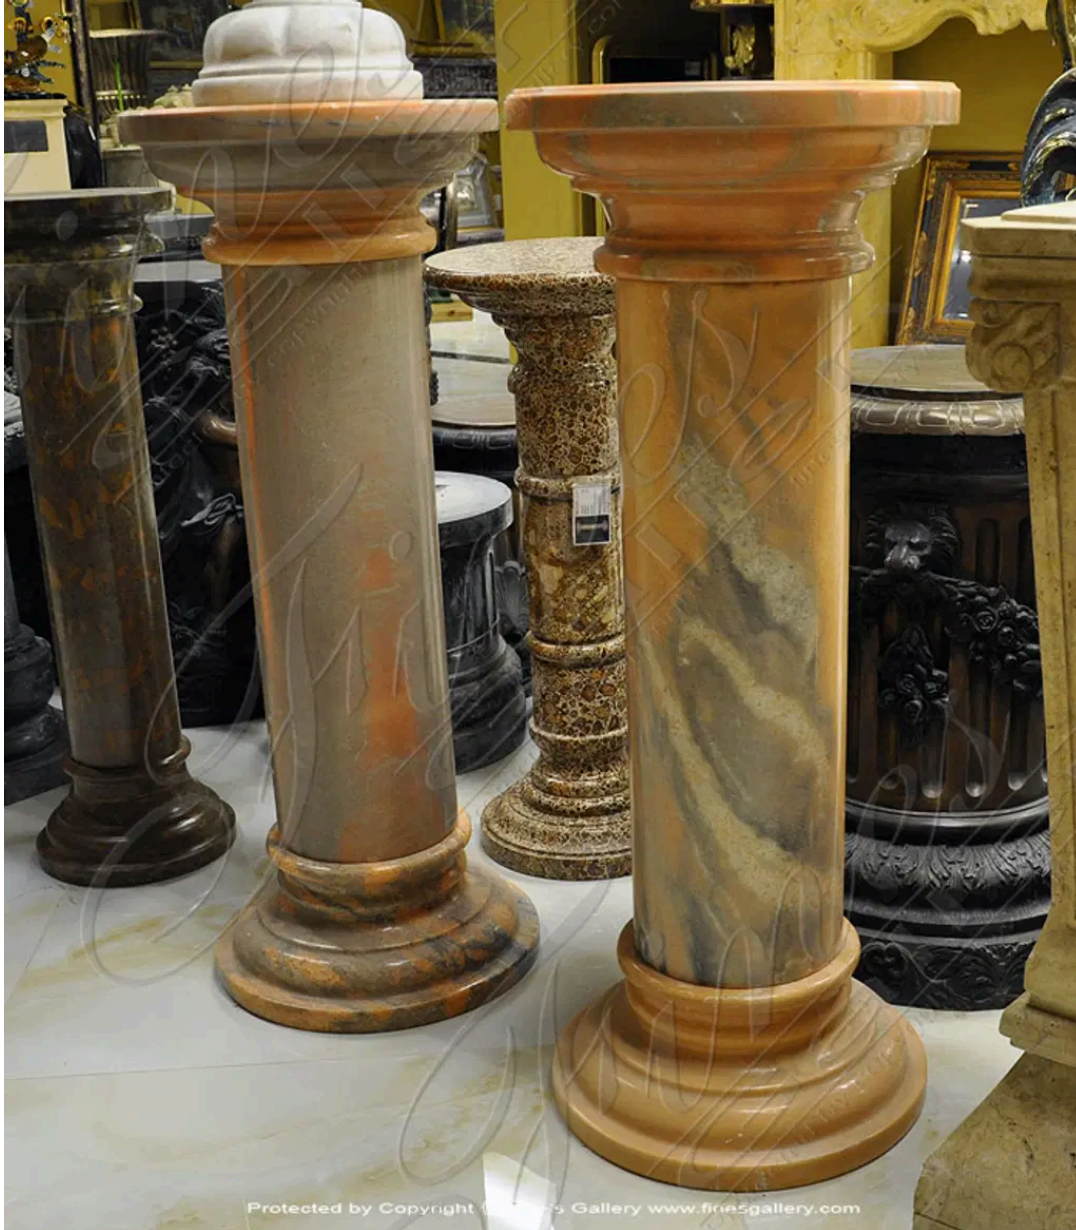

Rosetta Marble Pedestal Base or Column

MODEL MBS-193 / HAND-CRAFTED ROSETTA MARBLE

This marble pedestal column is sold per piece. Carved from solid blocks of rosetta marble. Available as shown for a limited time only!

ROSETTA MARBLE: *Stunning light salmon coloration.*

Protected by Copyright © Fine's Gallery www.finesgallery.com

DIMENSIONS

16" W x 39.5" H x 16" D

COLOR

-
MARBLE

AVAILABILITY

OUT OF STOCK