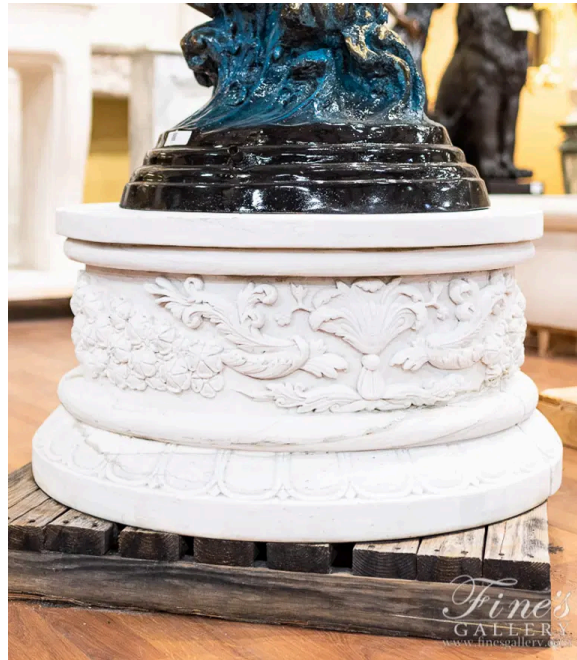

Circular White Marble Base

MODEL MBS-046 / HAND-CRAFTED MARBLE

With hand carved floral artistry comes the beauty of this radiant white marble. Our white classic white marble is a favorite for outdoor decorating and is just elegant in this gorgeous base.

WWW.FINESGALLERY.COM

Model MBS-046

Page 1 of 8

Circular White Marble Base - MBS-046 (View 2)

Circular White Marble Base - MBS-046 (View 3)

Circular White Marble Base - MBS-046 (View 4)

Circular White Marble Base - MBS-046 (View 5)