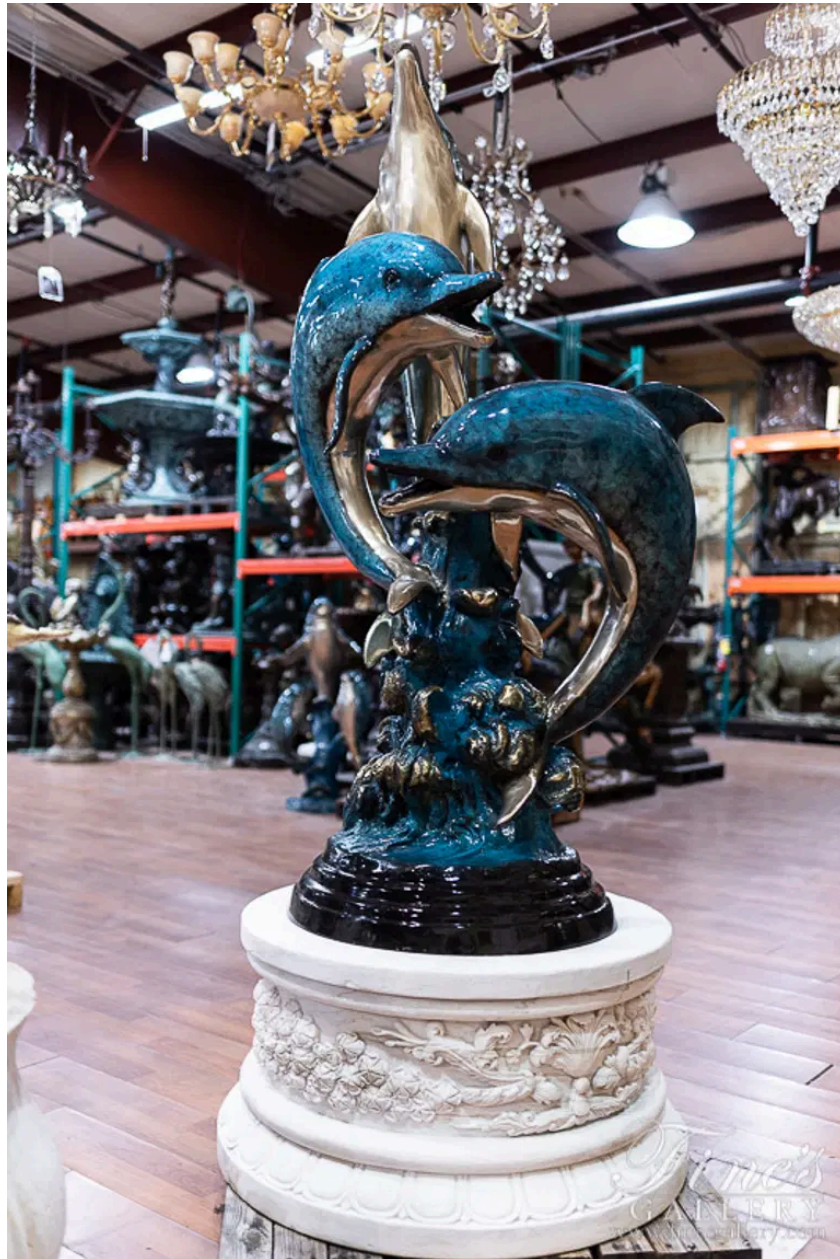

Circular White Marble Base

MODEL MBS-046 / HAND-CRAFTED MARBLE

With hand carved floral artistry comes the beauty of this radiant white marble. Our white classic white marble is a favorite for outdoor decorating and is just elegant in this gorgeous base.

WWW.FINESGALLERY.COM

Model MBS-046

Page 1 of 8

Circular White Marble Base - MBS-046 (View 2)

Circular White Marble Base - MBS-046 (View 3)

Circular White Marble Base - MBS-046 (View 4)

Circular White Marble Base - MBS-046 (View 5)