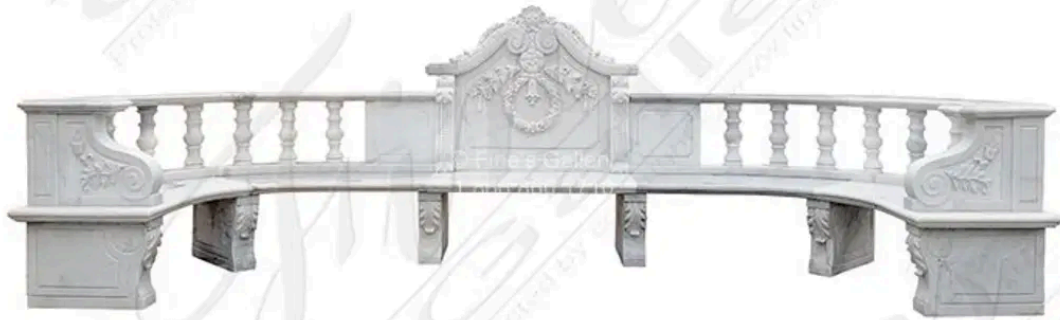

Statuary White Marble Estate Bench - 197 Inches Wide!

MODEL MBE-726 / HAND-CRAFTED STATUARY WHITE MARBLE

Statuary White Marble Estate Bench - 197 Inches Wide!

STATUARY WHITE: *Ideal for classical statues, fountains, and other master works, the pristine appearance of Statuary White makes it a phenomenal material for displaying artistic beauty or intricate detail.*

DIMENSIONS

197" W

COLOR

-
MARBLE

AVAILABILITY

OUT OF STOCK

CONTACT

(239) 277-0009 - sales@finesgallery.com
Bonita Springs, Florida