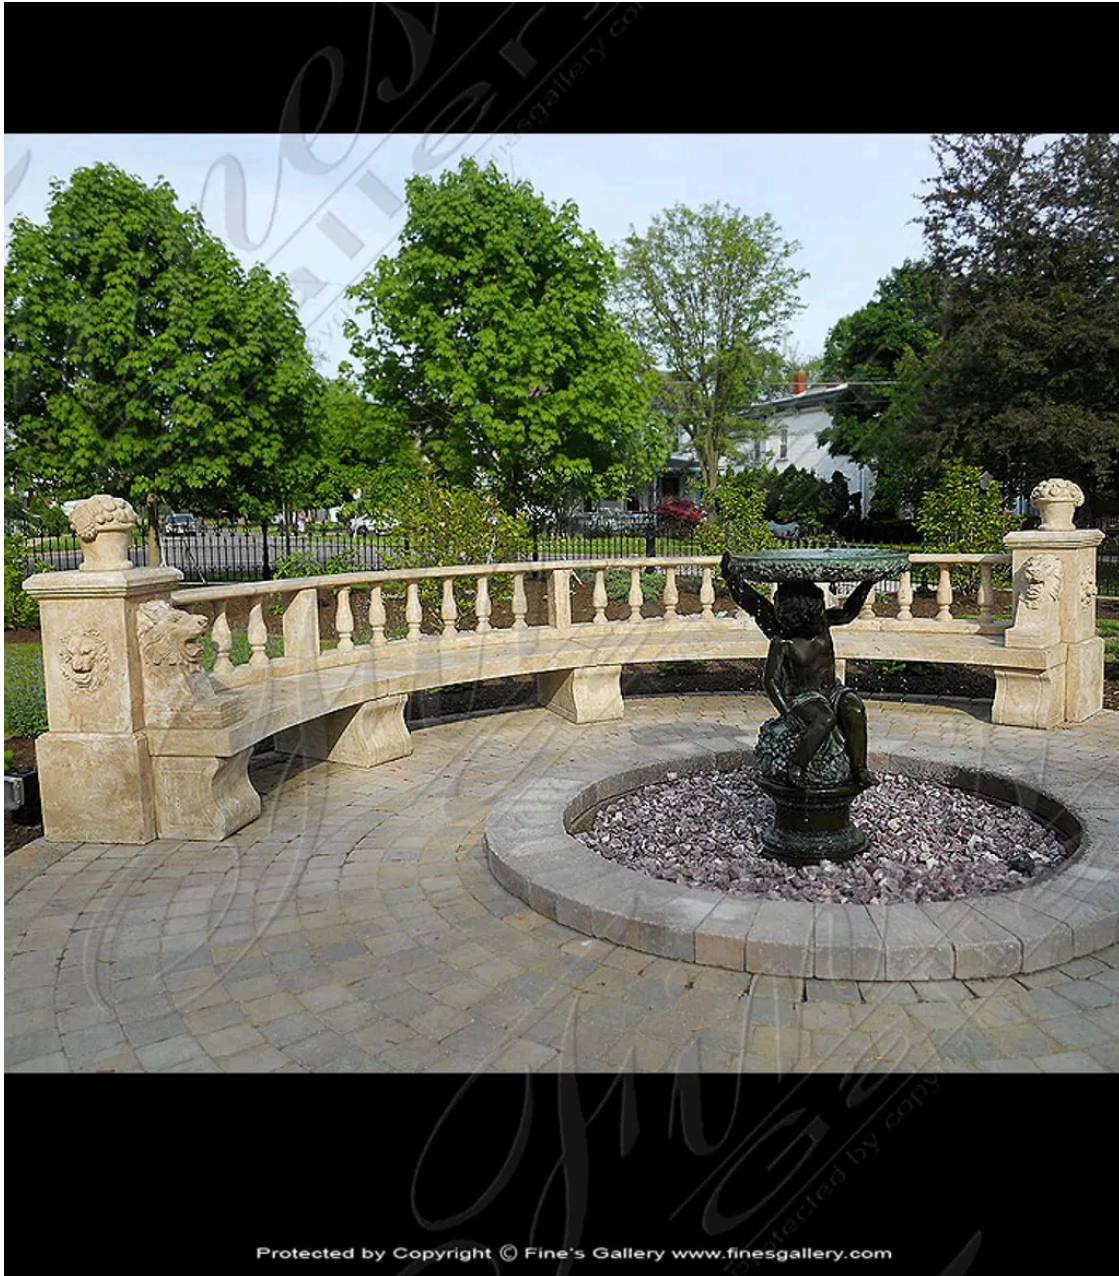

Curved Marble Bench w/Lions

MODEL MBE-670 / HAND-CRAFTED MARBLE

This beautiful marble bench is a wonderful way to line a patio with the elegance of fine marble. Its ornate lion and floral accents add a unique touch of beauty and splendor to the surroundings. Please contact the Gallery for more information.

DIMENSIONS

224" W x 55" H x 86" D

COLOR

-
MARBLE

AVAILABILITY

OUT OF STOCK

CONTACT

(239) 277-0009 - sales@finesgallery.com
Bonita Springs, Florida