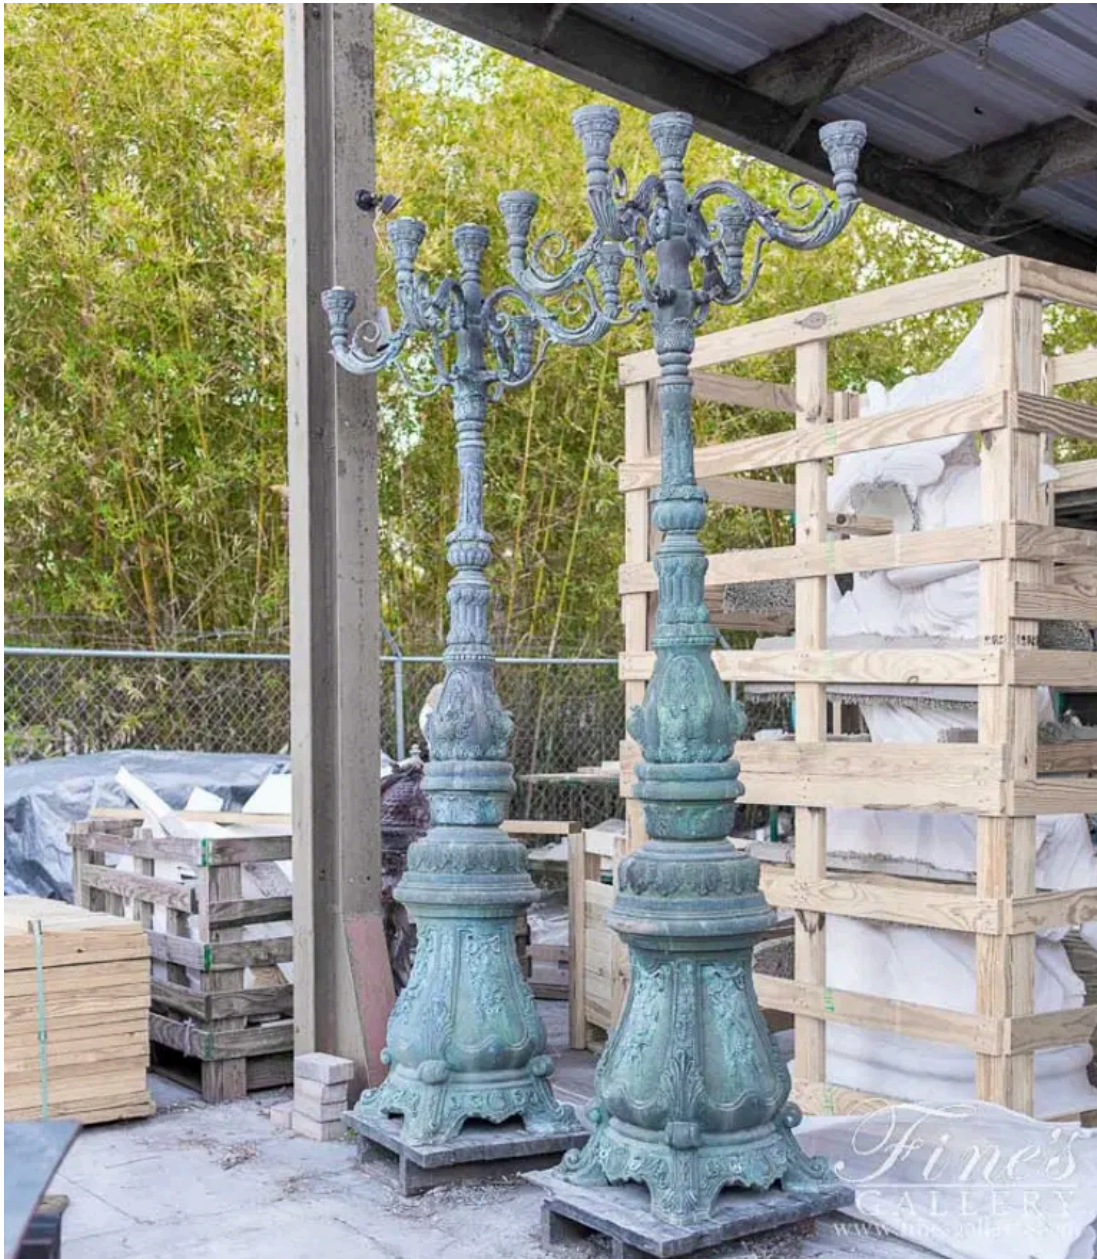

Vintage Collection - Patina Bronze Lamp Post Pair - LMP-041 (View 4)