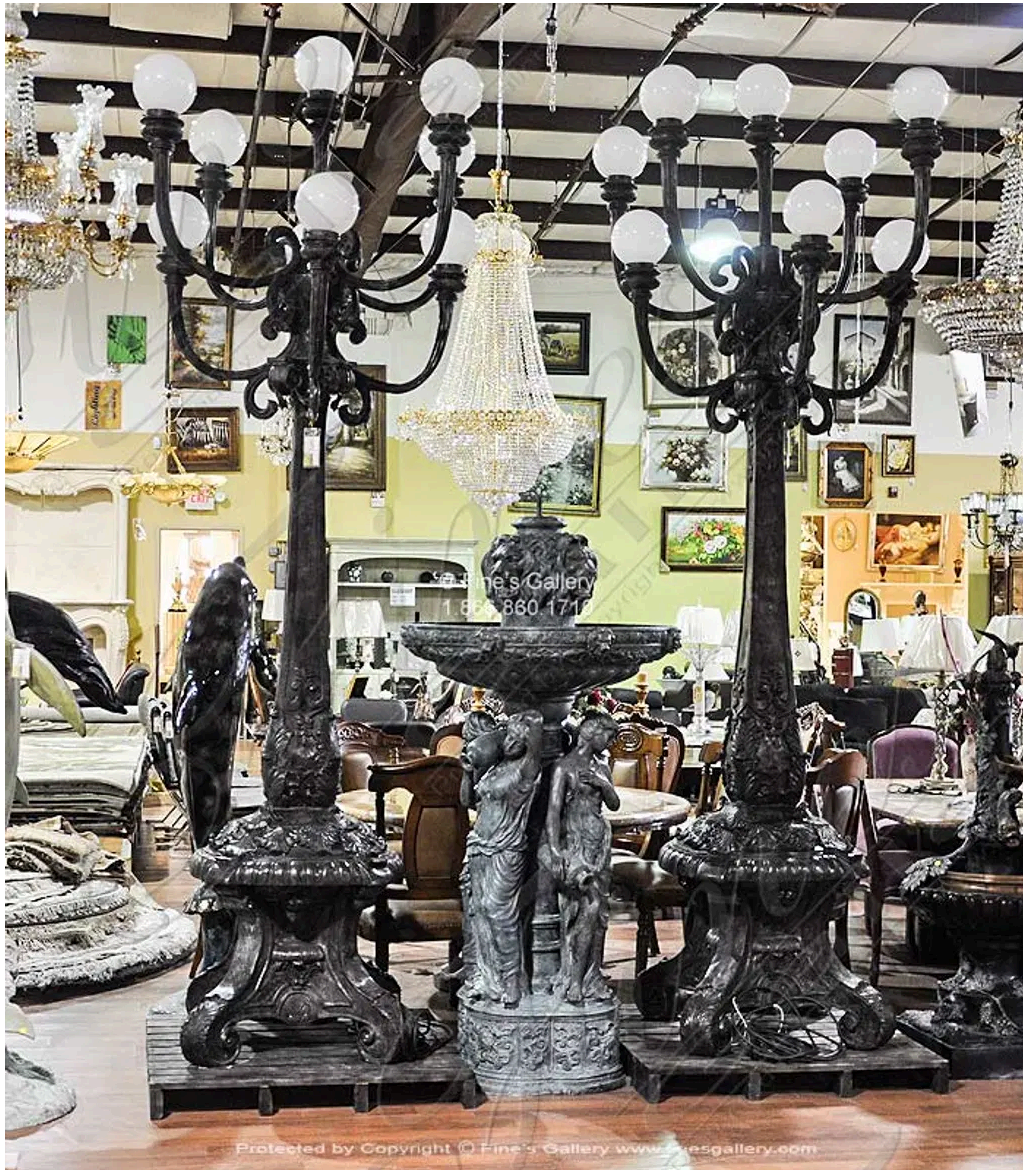

Accanthus leaf bronze lamp pos

MODEL LMP-027 / BRONZE

Hight quality bronze lamp post featuring traditional accanthus leaf detail throughout. Price per piece.

DIMENSIONS

35" W x 113" H x 35" D

COLOR

-
BRONZE