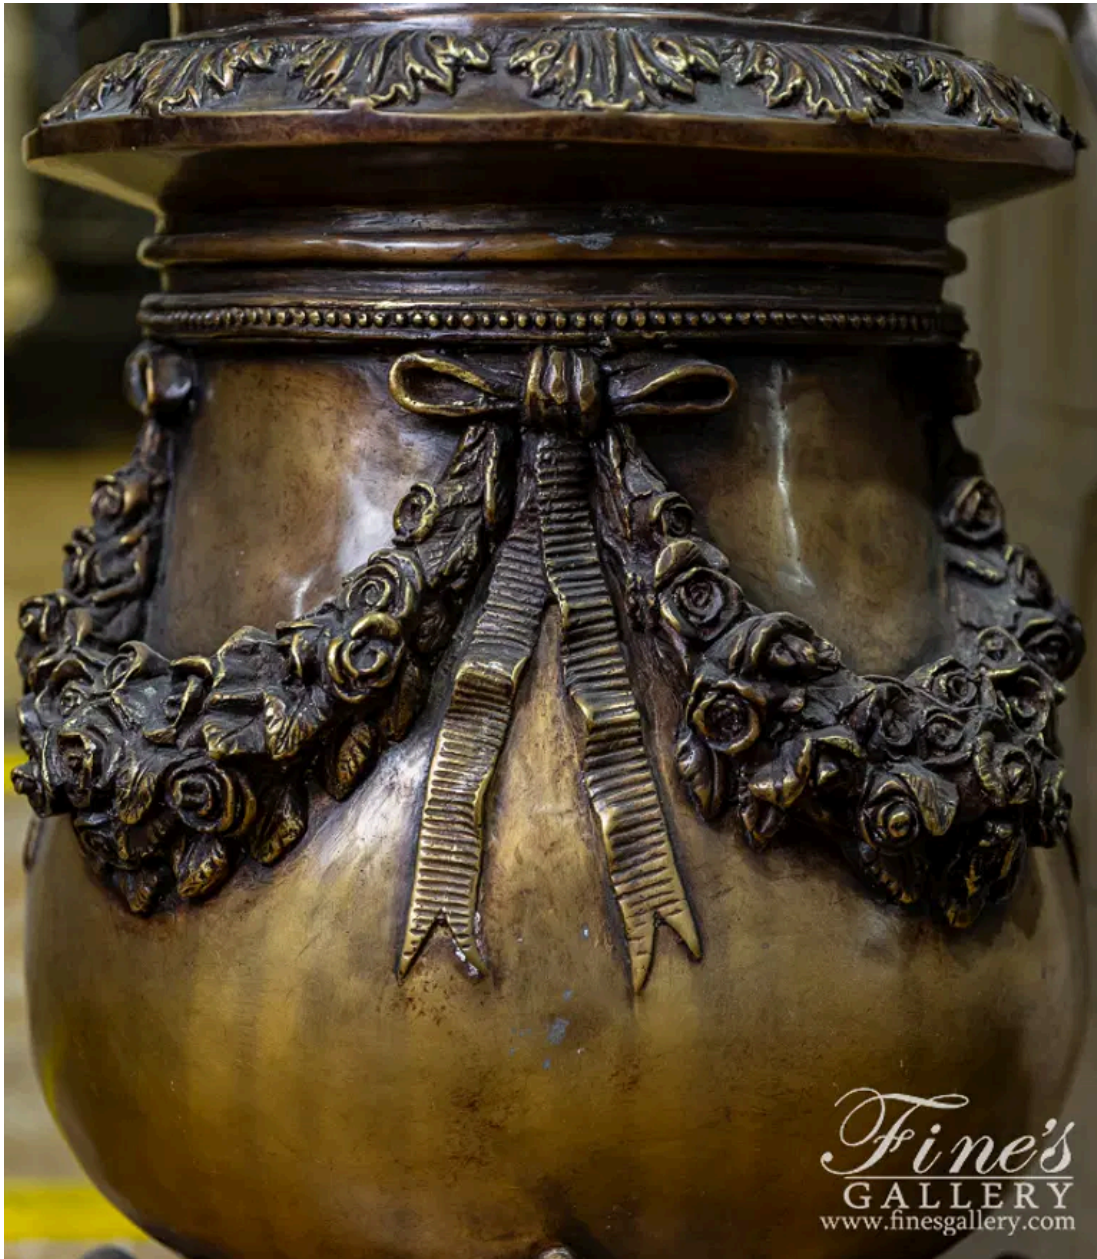

Life Size Bronze Figural Candelabra Pair

MODEL LMP-026 / BRONZE

Sculptural Bronze Candelabra Pair. These over sized bronze lamps are of the highest quality workmanship.

DIMENSIONS

25" W x 103" H x 18" D

COLOR

-
BRONZE

PRICE

\$17,500.00 ~~\$18,500.00~~

IN STOCK

CONTACT

(239) 277-0009 - sales@finesgallery.com
Bonita Springs, Florida

WWW.FINESGALLERY.COM

Model LMP-026

Page 1 of 8

Life Size Bronze Figural Candelabra Pair - LMP-026 (View 2)

Life Size Bronze Figural Candelabra Pair - LMP-026 (View 3)

Life Size Bronze Figural Candelabra Pair - LMP-026 (View 4)

Life Size Bronze Figural Candelabra Pair - LMP-026 (View 5)