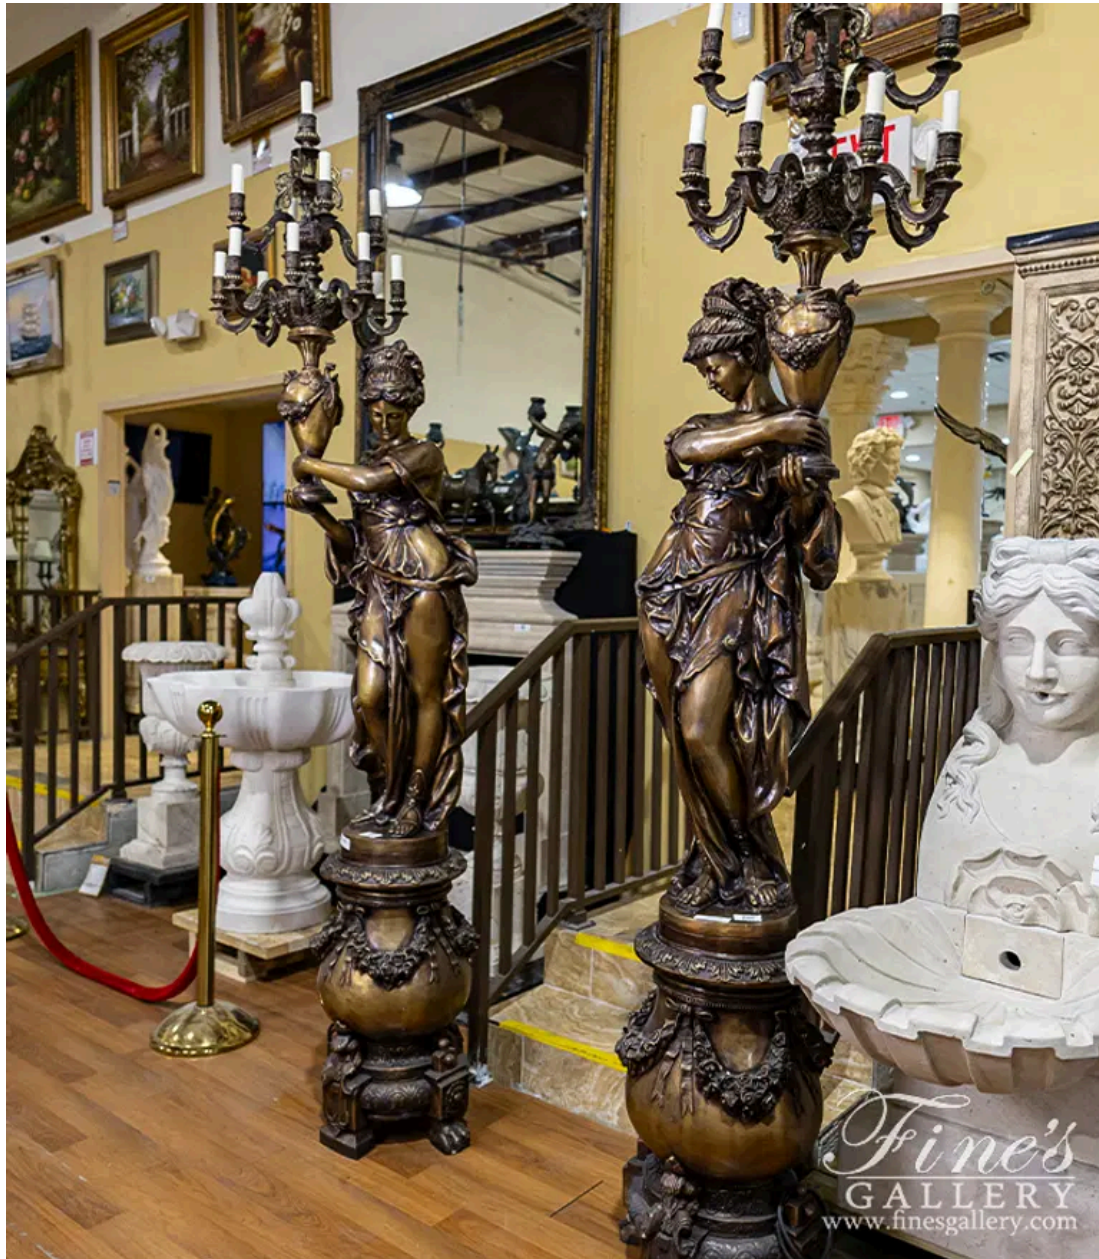

Life Size Bronze Figural Candelabra Pair

MODEL LMP-026 / BRONZE

Sculptural Bronze Candelabra Pair. These over sized bronze lamps are of the highest quality workmanship.

DIMENSIONS

25" W x 103" H x 18" D

COLOR

-
BRONZE

PRICE

\$17,500.00 ~~\$18,500.00~~

IN STOCK

CONTACT

(239) 277-0009 - sales@finesgallery.com
Bonita Springs, Florida

WWW.FINESGALLERY.COM

Model LMP-026

Page 1 of 8

Life Size Bronze Figural Candelabra Pair - LMP-026 (View 2)

Life Size Bronze Figural Candelabra Pair - LMP-026 (View 3)

Life Size Bronze Figural Candelabra Pair - LMP-026 (View 4)

Life Size Bronze Figural Candelabra Pair - LMP-026 (View 5)

Life Size Bronze Figural Candelabra Pair - LMP-026 (View 6)

Life Size Bronze Figural Candelabra Pair - LMP-026 (View 7)

Life Size Bronze Figural Candelabra Pair - LMP-026 (View 8)