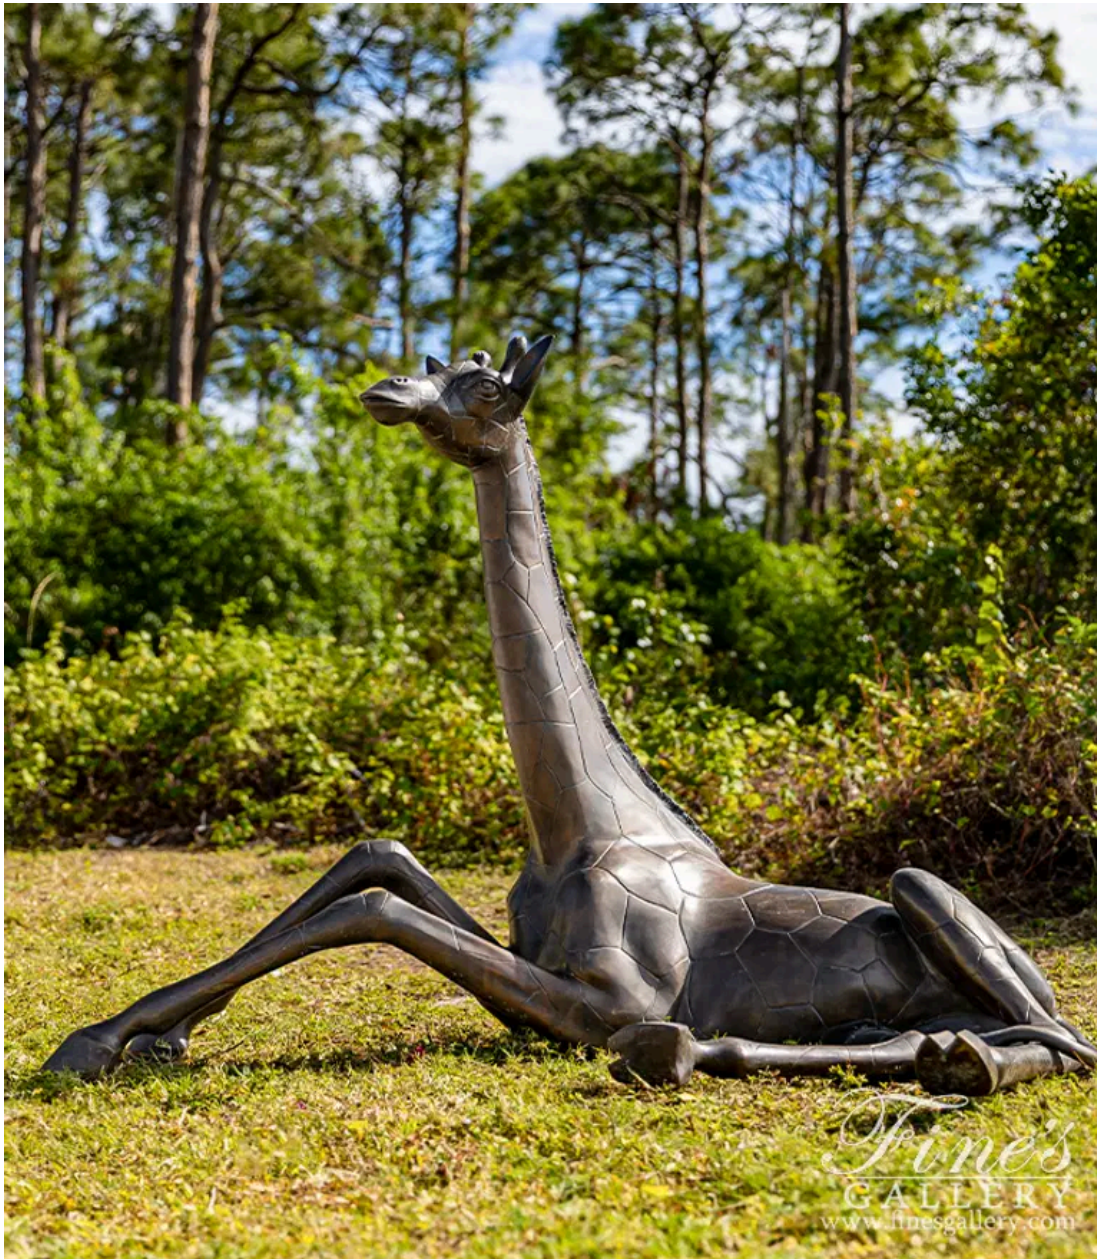

Resting Giraffe Statue in Bronze - BS-453 (View 3)