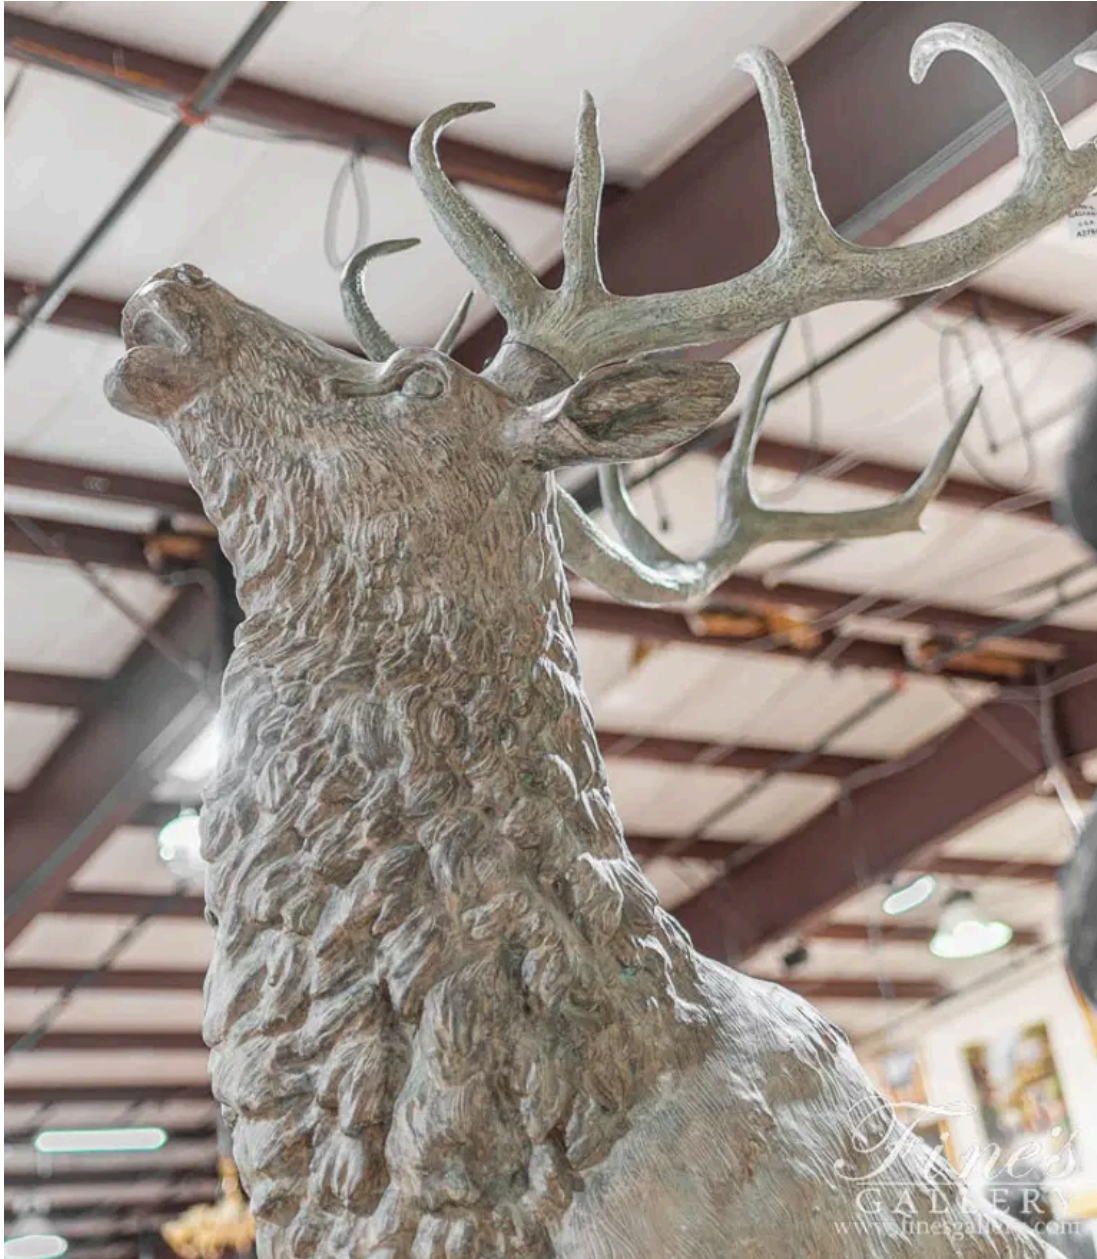

Majestic Elk

MODEL BS-287 / BRONZE

This magnificent bronze statue depicts a male elk calling out to his mate. With meticulous detail, our artists have rendered an incredible likeness of this creature in a majestic pose. Handmade in lost wax bronze.

WWW.FINESGALLERY.COM

Model BS-287
Page 1 of 7

Majestic Elk - BS-287 (View 2)

Majestic Elk - BS-287 (View 3)

Majestic Elk - BS-287 (View 4)

Majestic Elk - BS-287 (View 5)

Majestic Elk - BS-287 (View 6)

Majestic Elk - BS-287 (View 7)