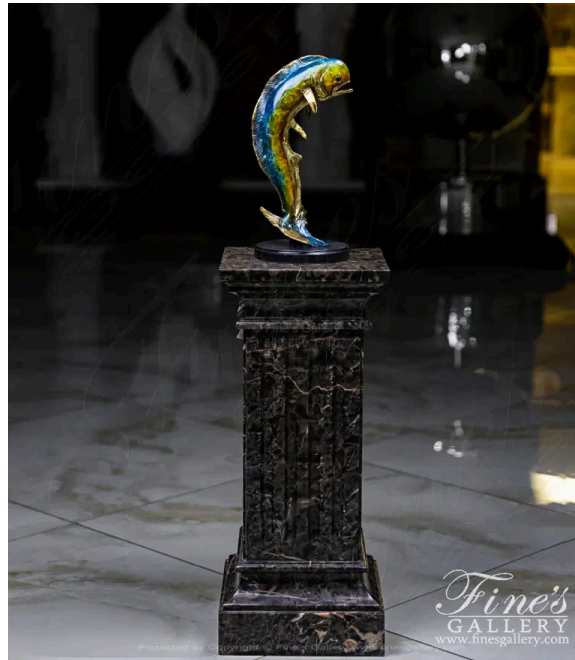

Mahi Mahi Statue in Enameled Bronze

MODEL BS-1724 / BRONZE

Mahi Mahi Statue in Enameled Bronze

DIMENSIONS

6.5" W x 13.5" H x 6.5" D

COLOR

-
BRONZE

PRICE

\$995.00 ~~\$1,399.00~~
IN STOCK

CONTACT

(239) 277-0009 - sales@finesgallery.com
Bonita Springs, Florida

WWW.FINESGALLERY.COM

Model BS-1724
Page 1 of 7

Mahi Mahi Statue in Enameled Bronze - BS-1724 (View 2)

Mahi Mahi Statue in Enameled Bronze - BS-1724 (View 3)

Mahi Mahi Statue in Enameled Bronze - BS-1724 (View 4)

Mahi Mahi Statue in Enameled Bronze - BS-1724 (View 5)

Mahi Mahi Statue in Enameled Bronze - BS-1724 (View 6)

Mahi Mahi Statue in Enameled Bronze - BS-1724 (View 7)