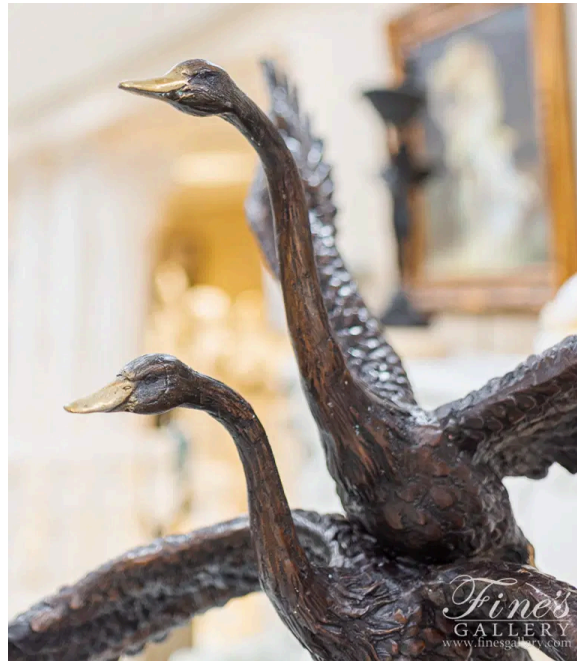

Geese in Flight Bronze Statue

MODEL BS-1700 / BRONZE

Geese in Flight Bronze Statue includes marble plinth.

DIMENSIONS

28" W x 34" H x 23" D

COLOR

-
BRONZE

AVAILABILITY

OUT OF STOCK

CONTACT

(239) 277-0009 - sales@finesgallery.com
Bonita Springs, Florida

WWW.FINESGALLERY.COM

Model BS-1700

Page 1 of 6

Geese in Flight Bronze Statue - BS-1700 (View 2)

Geese in Flight Bronze Statue - BS-1700 (View 3)

Geese in Flight Bronze Statue - BS-1700 (View 4)

Geese in Flight Bronze Statue - BS-1700 (View 5)

Geese in Flight Bronze Statue - BS-1700 (View 6)