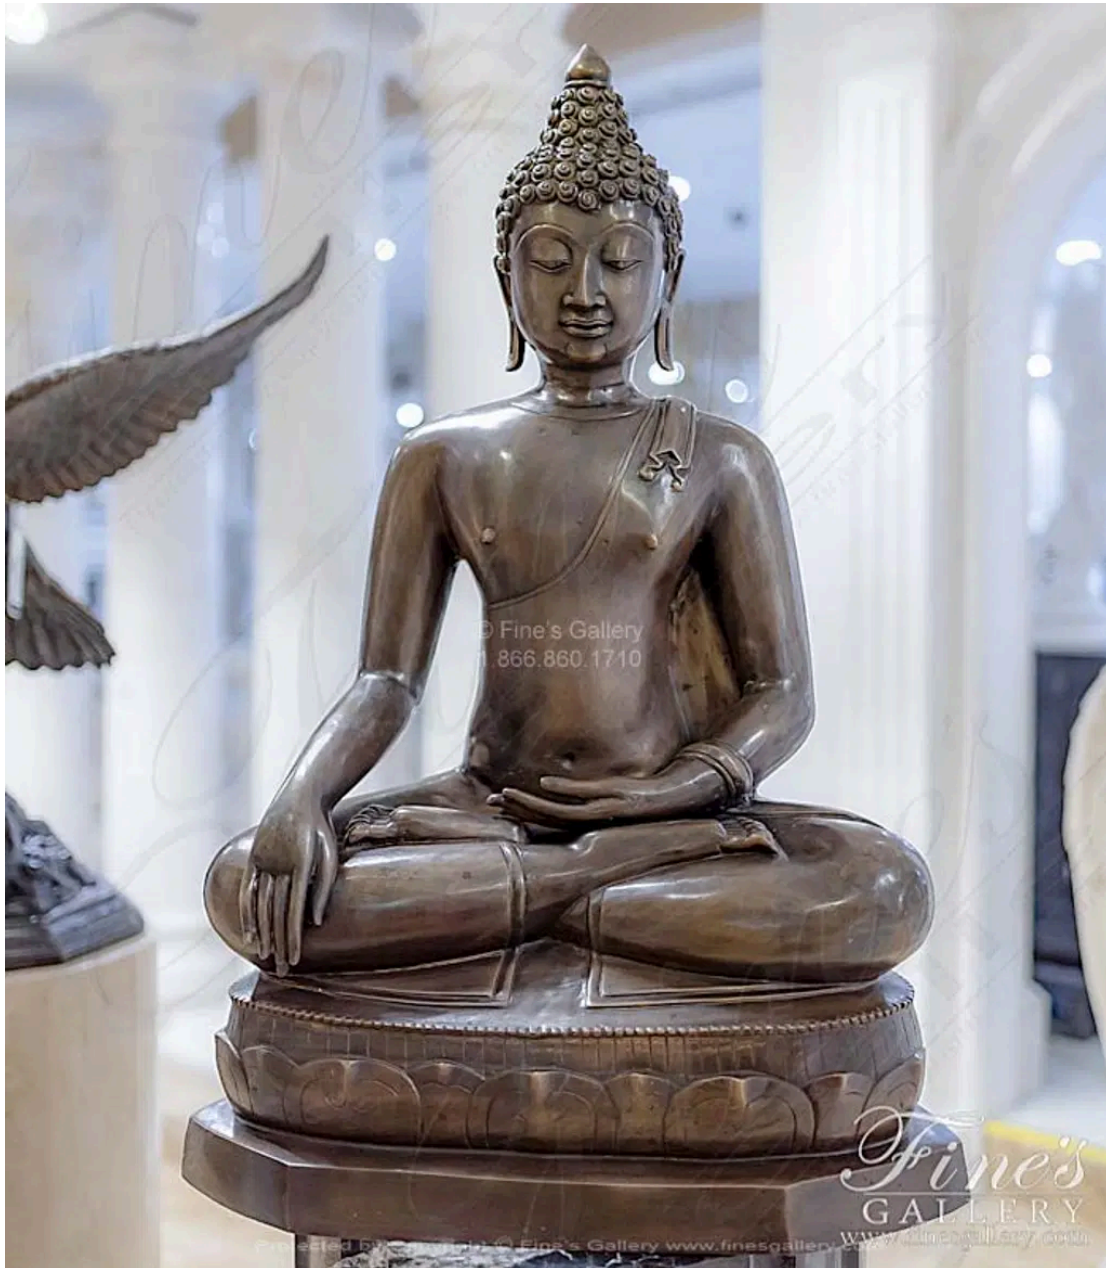

## 30 Inch Bronze Buddha

MODEL BS-1642 / BRONZE

30 Inch Bronze Buddha. A stunning quality bronze buddha statue. Hand made in lost wax bronze, perfect for interior or exterior application. In need of a suitable pedestal? Ask about our in stock natural stone pedestals.

**DIMENSIONS**

21" W x 30.5" H x 12.5" D

**COLOR**

-  
BRONZE

**PRICE**

**\$2,800.00** ~~\$4,700.00~~  
IN STOCK

**CONTACT**

(239) 277-0009 - sales@finesgallery.com  
Bonita Springs, Florida