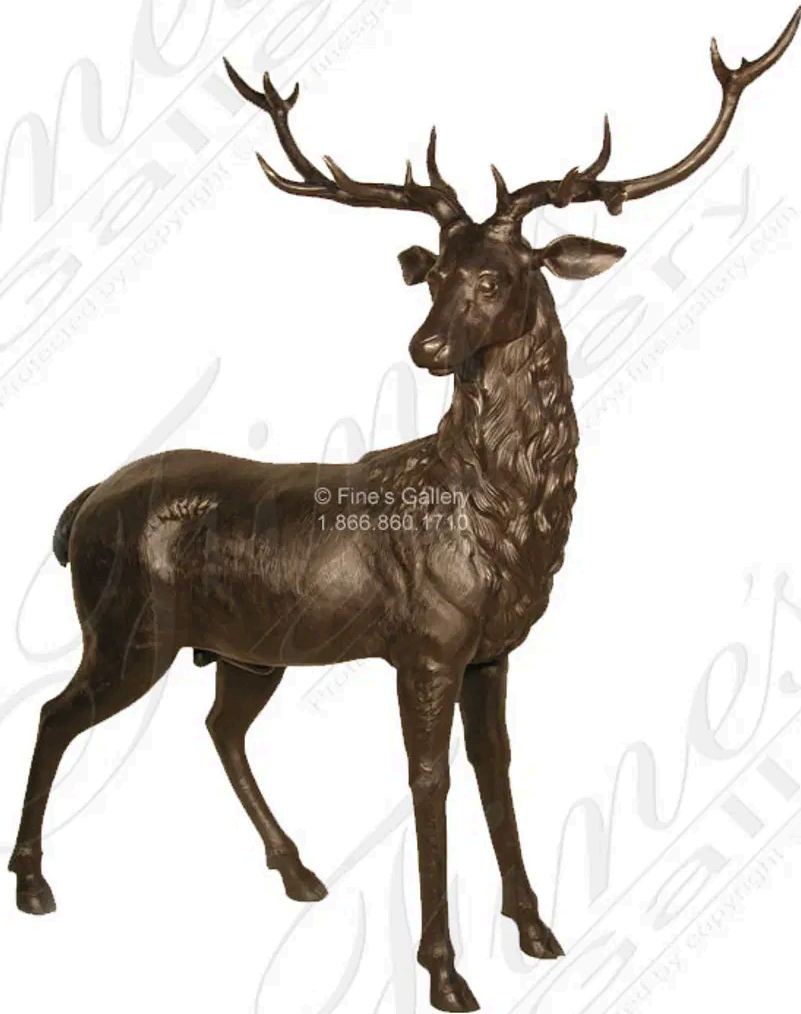

68 Inch Bronze Elk Statue

MODEL BS-1634 / BRONZE

68 Inch Bronze Elk Statue in classic bronze.

© Fine's Gallery
1.866.860.1710

DIMENSIONS

68" W x 66" H x 17" D

COLOR

-
BRONZE