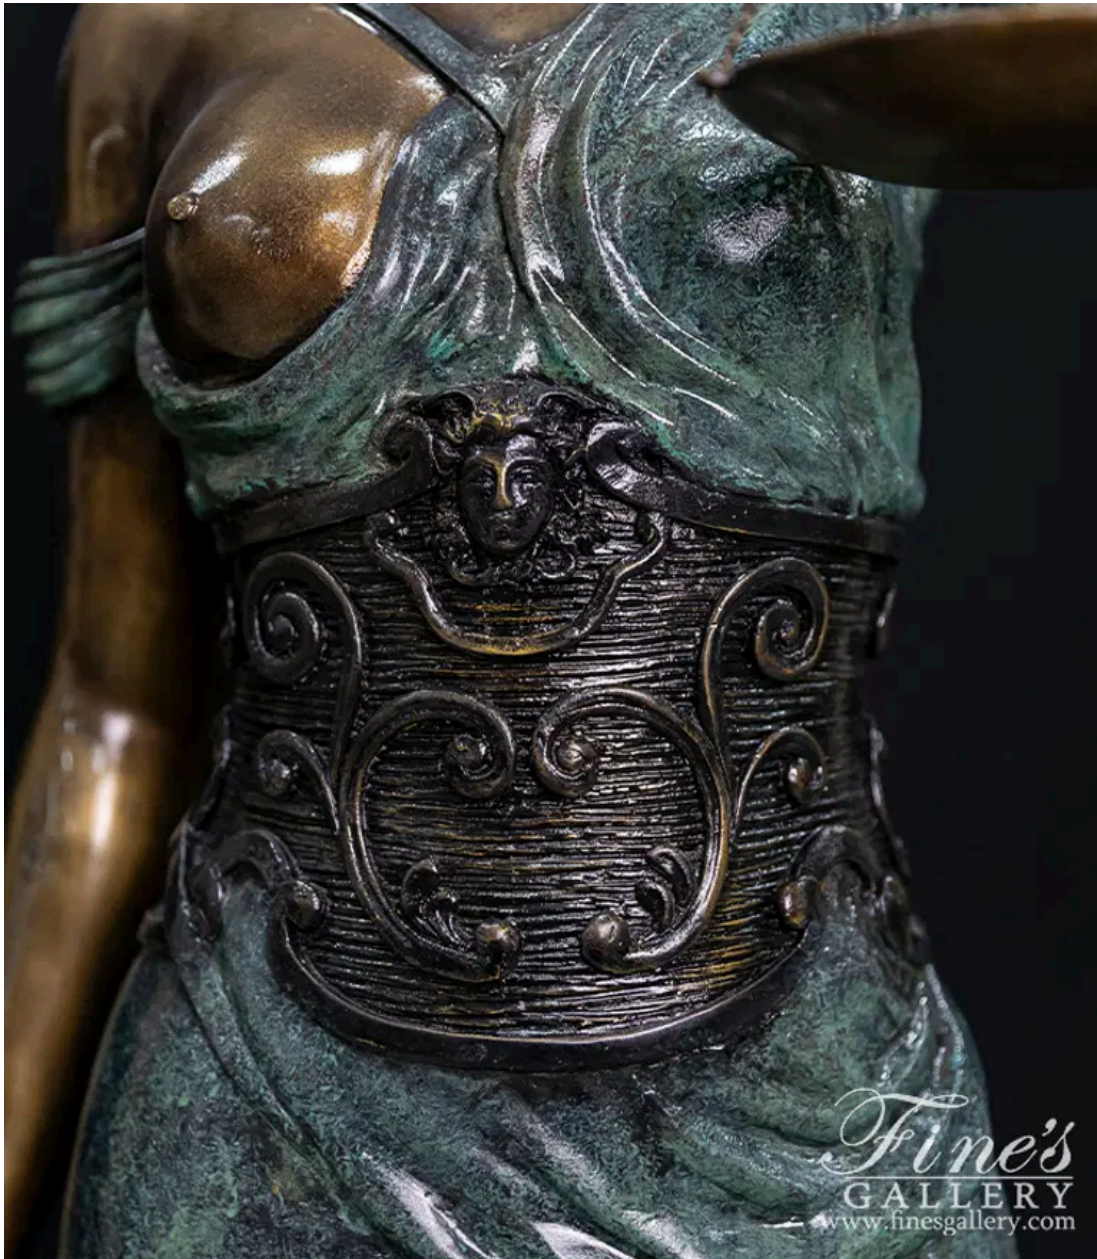

Bronze Lady of Justice (72 Inch Tall) - BS-1564 (View 5)