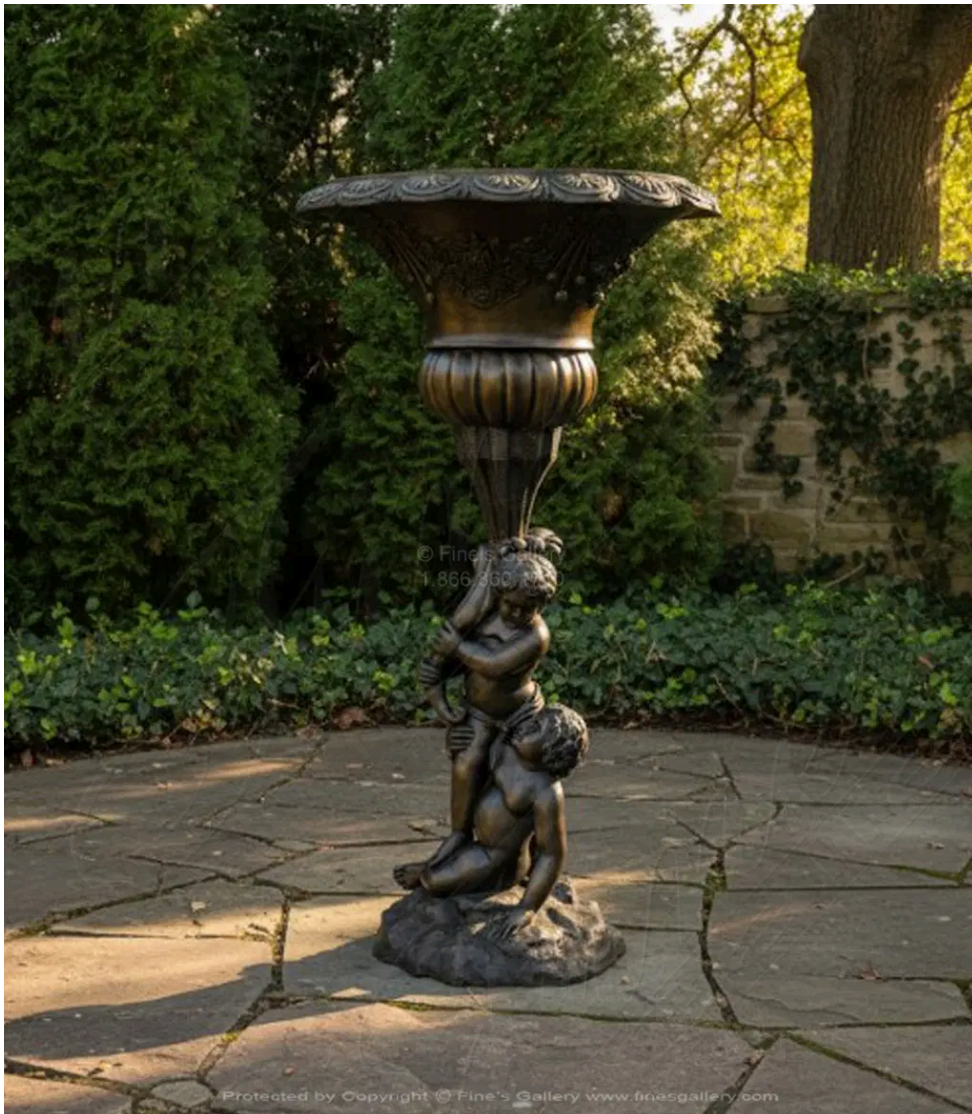

Bronze Cherubs Statue Planter - Bronze Decorative Urn with Children Figures

MODEL BP-111 / BRONZE

Elevate your garden or interior decor with this exquisite Bronze Cherubs Statue Planter (BP-111). Beautifully crafted with intricate details, this decorative urn features charming children figures in a rich bronze patina finish that develops character over time. Designed for both functionality and aesthetic appeal, this durable bronze planter brings classical elegance to any space. Perfect as a statement piece for your patio, garden, or entryway, this timeless art piece from Fine's Gallery promises years of enjoyment while showcasing your plants with sophisticated style.

DIMENSIONS

24" W x 52" H x 19" D

COLOR

-
BRONZE

AVAILABILITY

OUT OF STOCK

CONTACT

(239) 277-0009 - sales@finesgallery.com
Bonita Springs, Florida