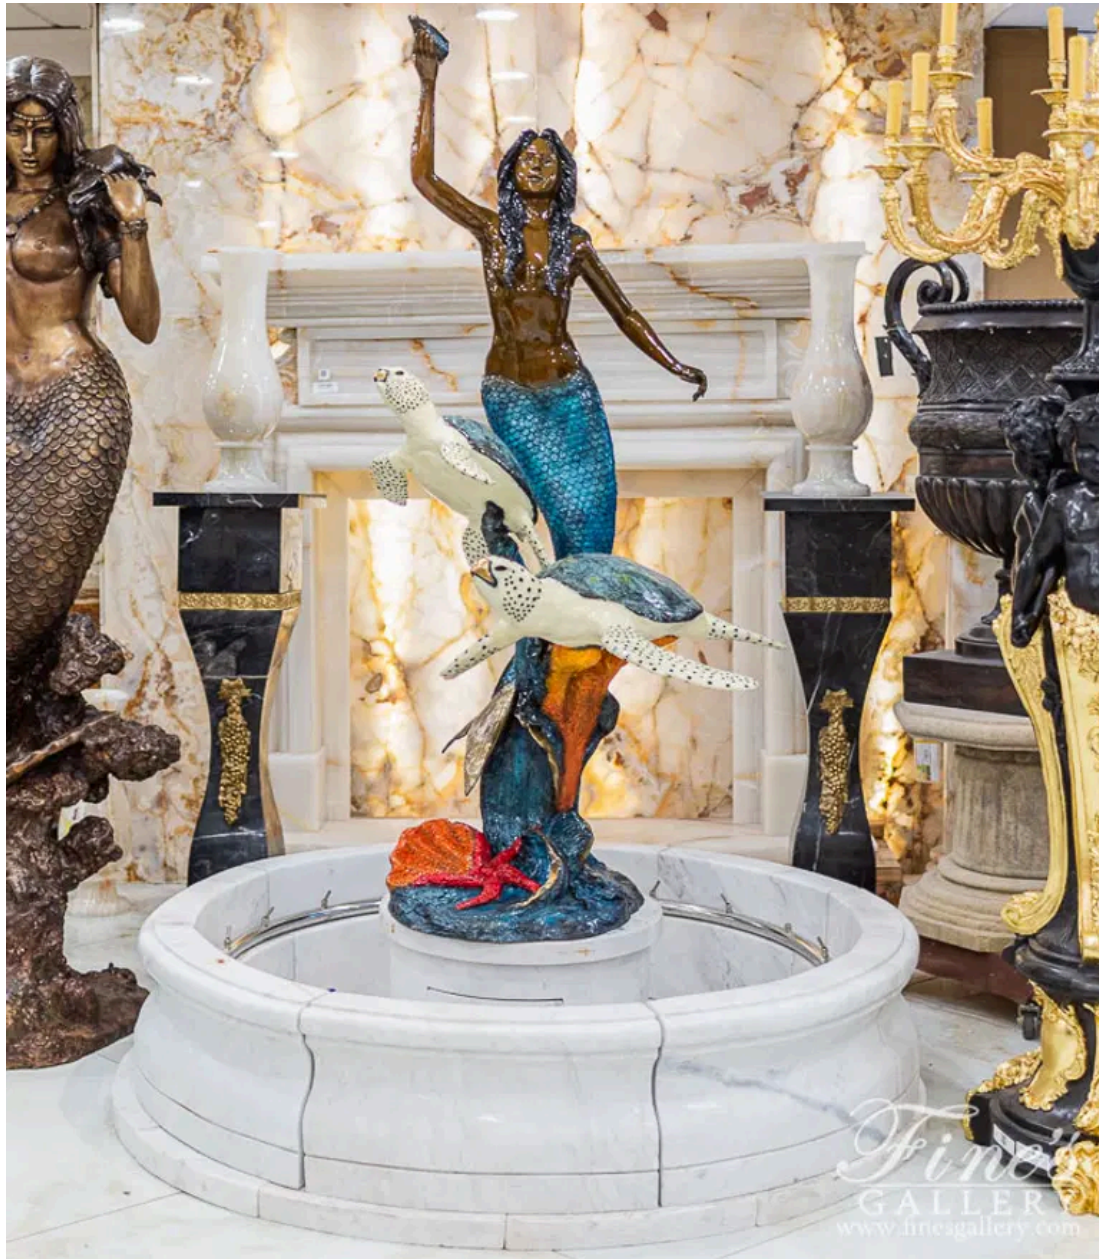

Bronze Mermaid with Sea Turtles Fountain

MODEL BF-907 / BRONZE

Bronze Mermaid with Sea Turtles Fountain in a stunning baked enamel finish.

DIMENSIONS

36" W x 65" H x 33" D

COLOR

-
BRONZE

AVAILABILITY

Bronze Mermaid with Sea Turtles Fountain - BF-907 (View 4)

Bronze Mermaid with Sea Turtles Fountain - BF-907 (View 5)

Bronze Mermaid with Sea Turtles Fountain - BF-907 (View 6)

Bronze Mermaid with Sea Turtles Fountain - BF-907 (View 7)