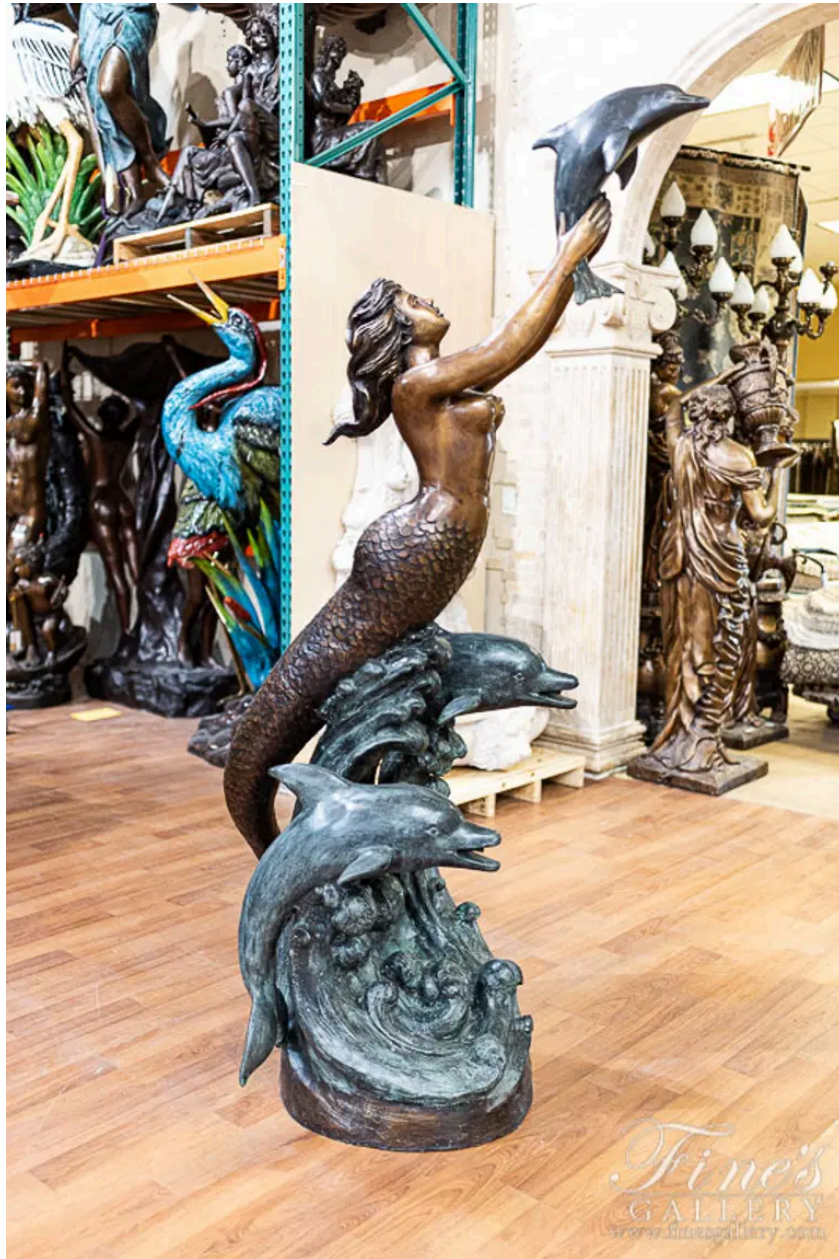

Mermaid with Jumping Dolphins

MODEL BF-883 / BRONZE

Mermaid and Dolphins Fountain features a classic bronze mermaid accompanied by three patina finished dolphins.

DIMENSIONS

31" W x 73" H x 28" D

COLOR

-
BRONZE

AVAILABILITY

OUT OF STOCK

CONTACT

(239) 277-0009 - sales@finesgallery.com
Bonita Springs, Florida

WWW.FINESGALLERY.COM

Model BF-883

Page 1 of 6

Mermaid with Jumping Dolphins - BF-883 (View 2)