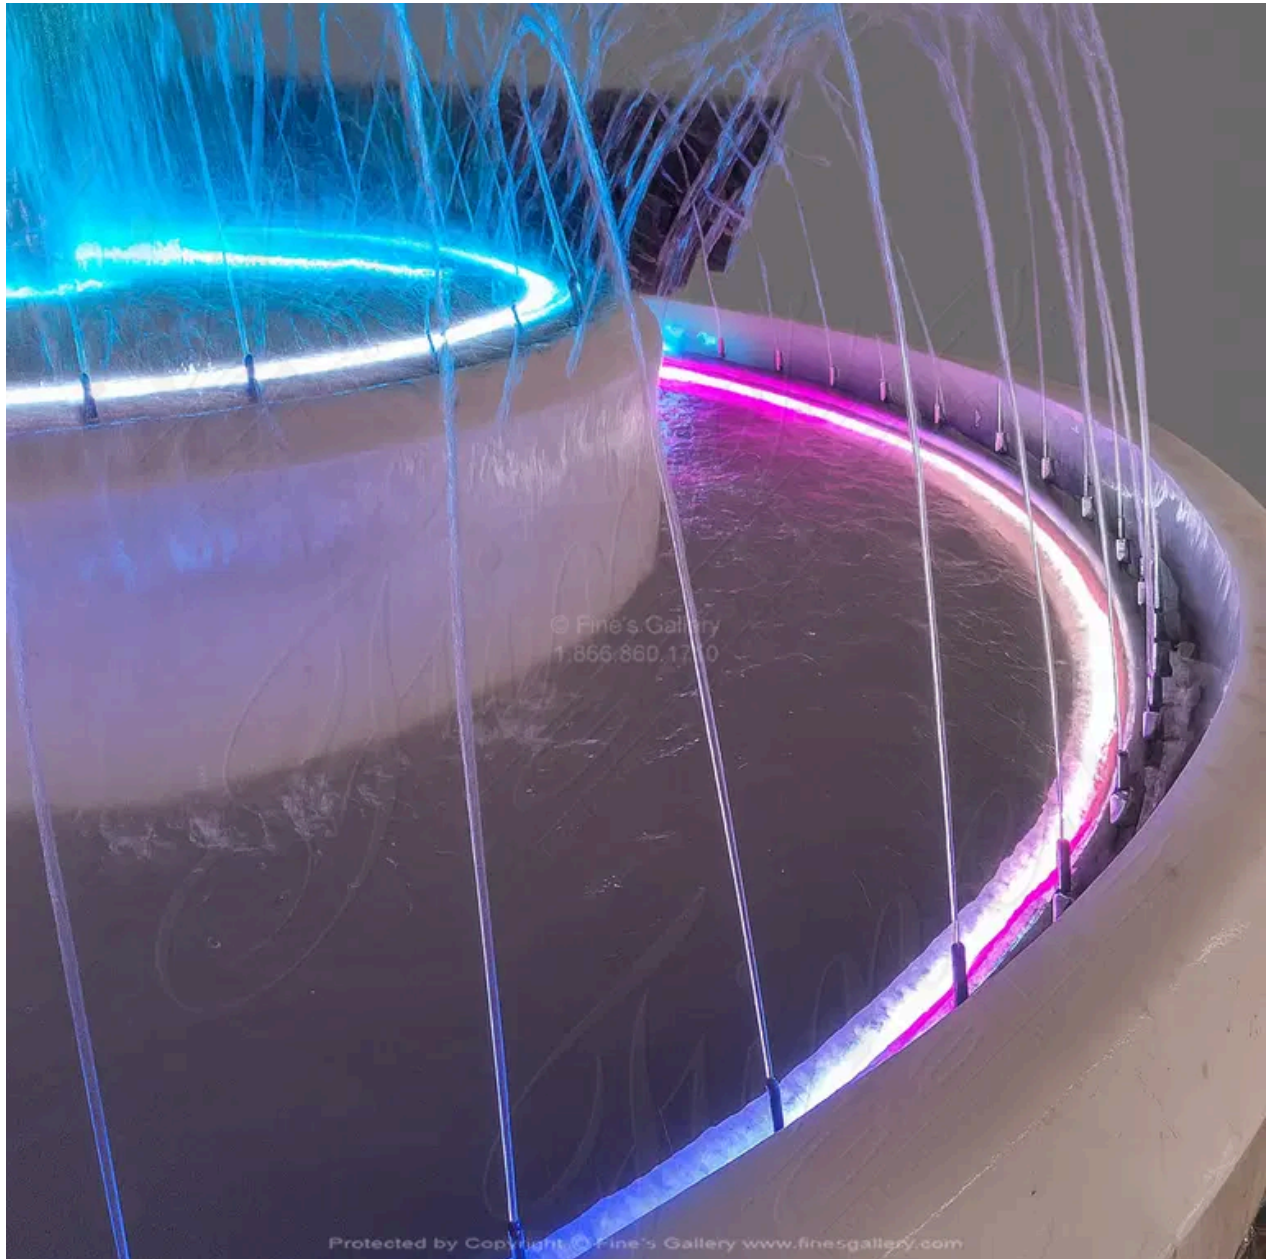

84 Inch Tall Bronze Dolphins Fountain - BF-872 (View 4)