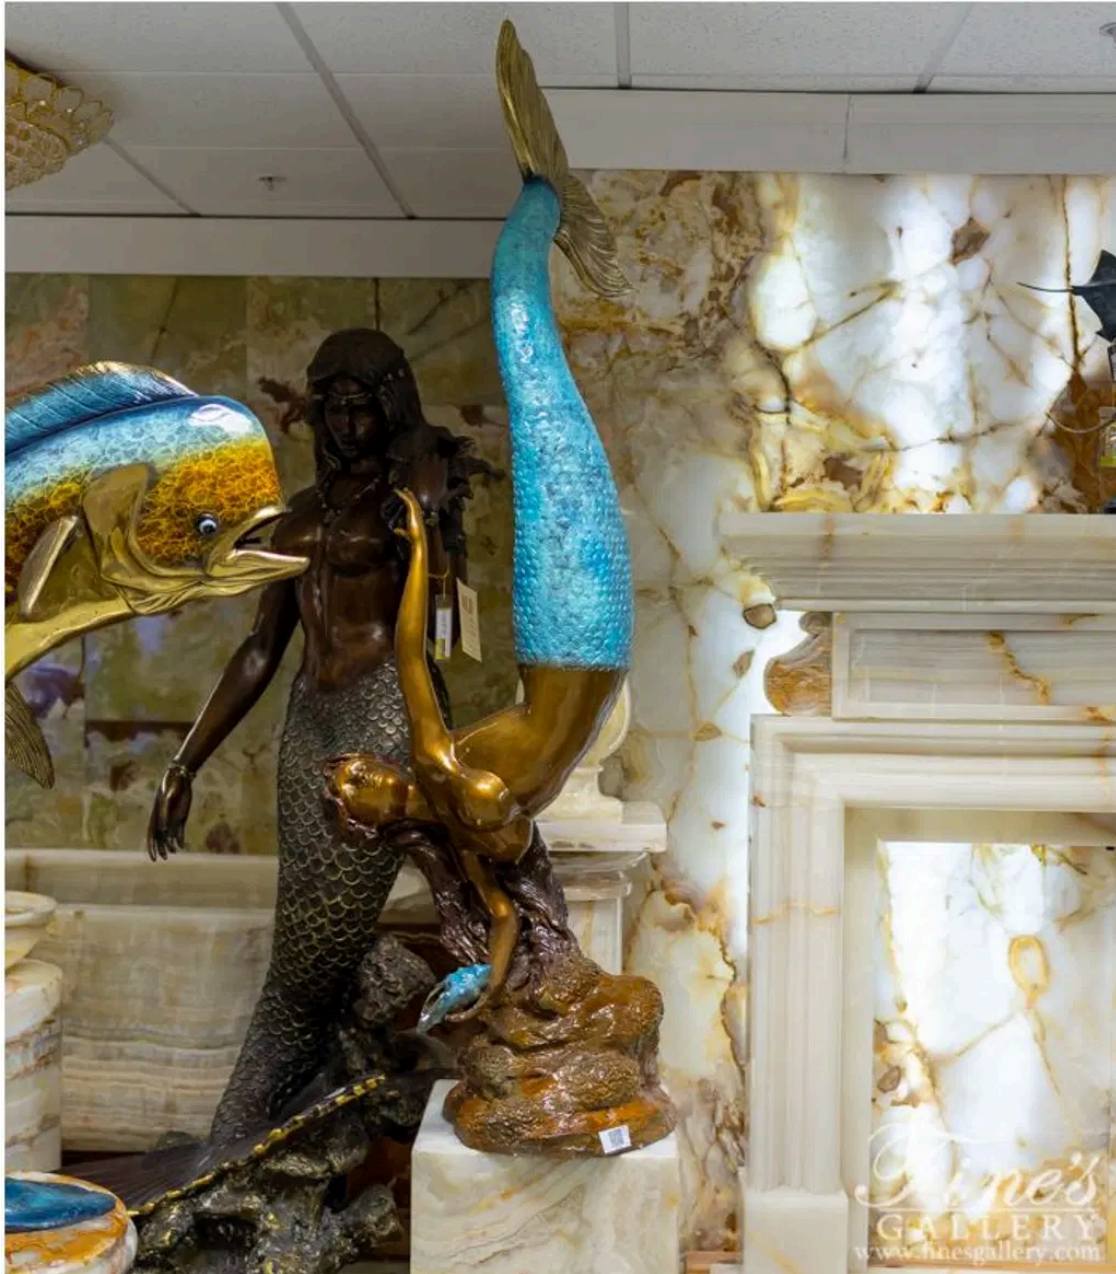

Bronze Mermaid Water Fountain

MODEL BF-826 / BRONZE

Bronze Mermaid Water Fountain. Optional polished 5 foot round classic white marble pool. sold separately. Commercial grade stainless water jets available sold separately.

DIMENSIONS

34" W x 73.5" H x 30" D

COLOR

-
BRONZE

AVAILABILITY

OUT OF STOCK

CONTACT

(239) 277-0009 - sales@finesgallery.com
Bonita Springs, Florida