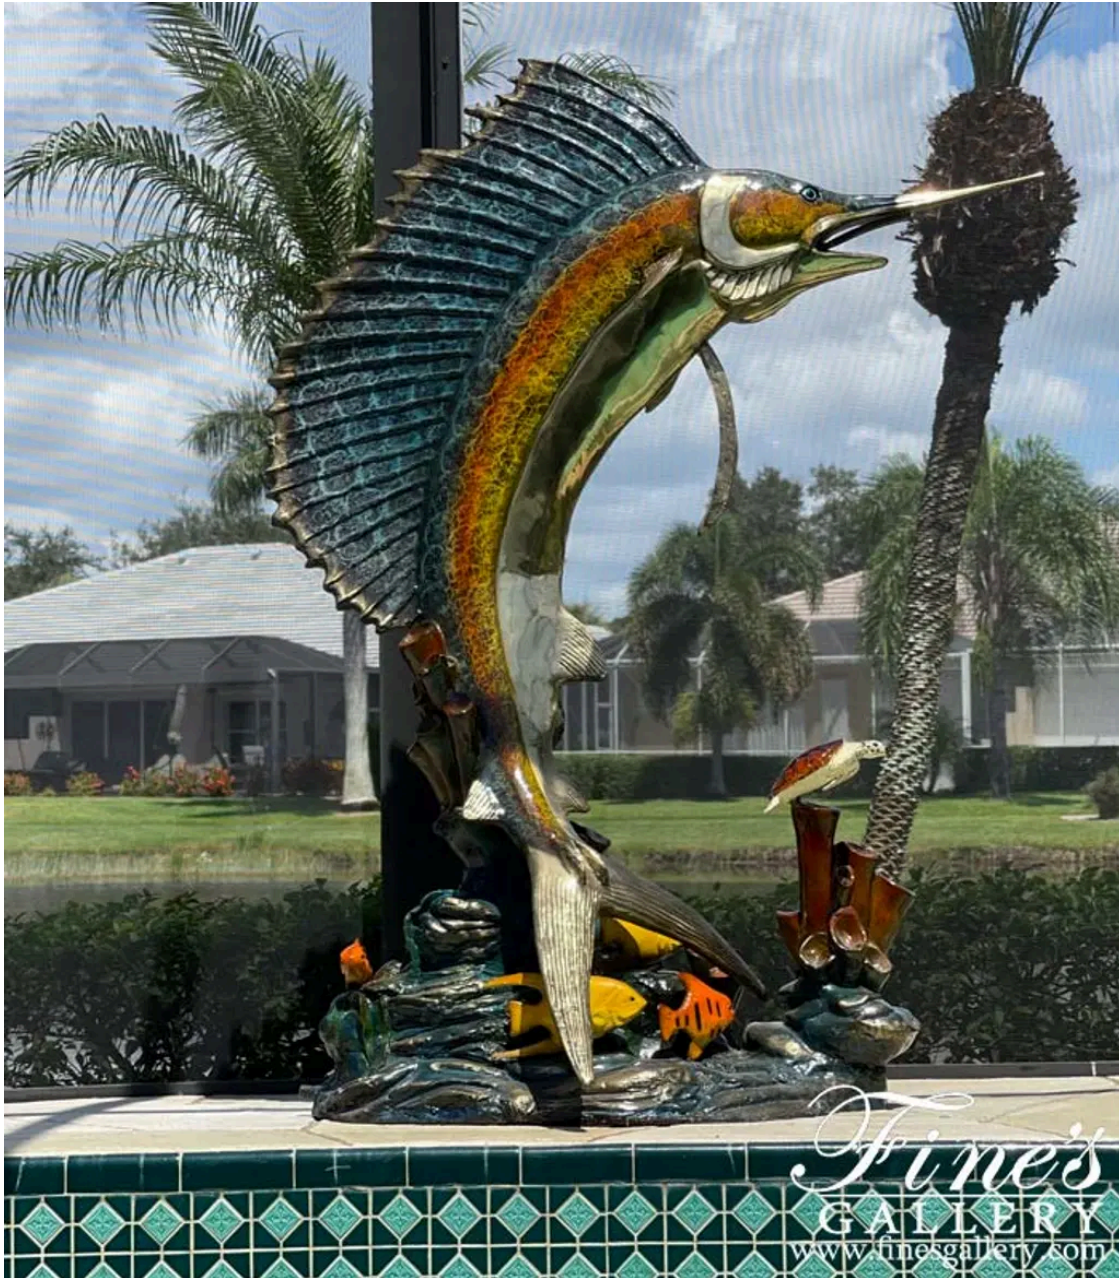

# Bronze Marlin, Sea Turtle & Tropical Fish Fountain Feature

MODEL BF-814 / BRONZE

An amazing sea themed bronze statue, this Brilliant Finished Bronze Marlin, Sea Turtle & Tropical Fish fountain feature. For use indoor or outdoors this life like hand made sculpture is stunning. Perfect by the swimming pool as a fountain.

## DIMENSIONS

57" W x 65.5" H x 24" D

## COLOR

-  
BRONZE