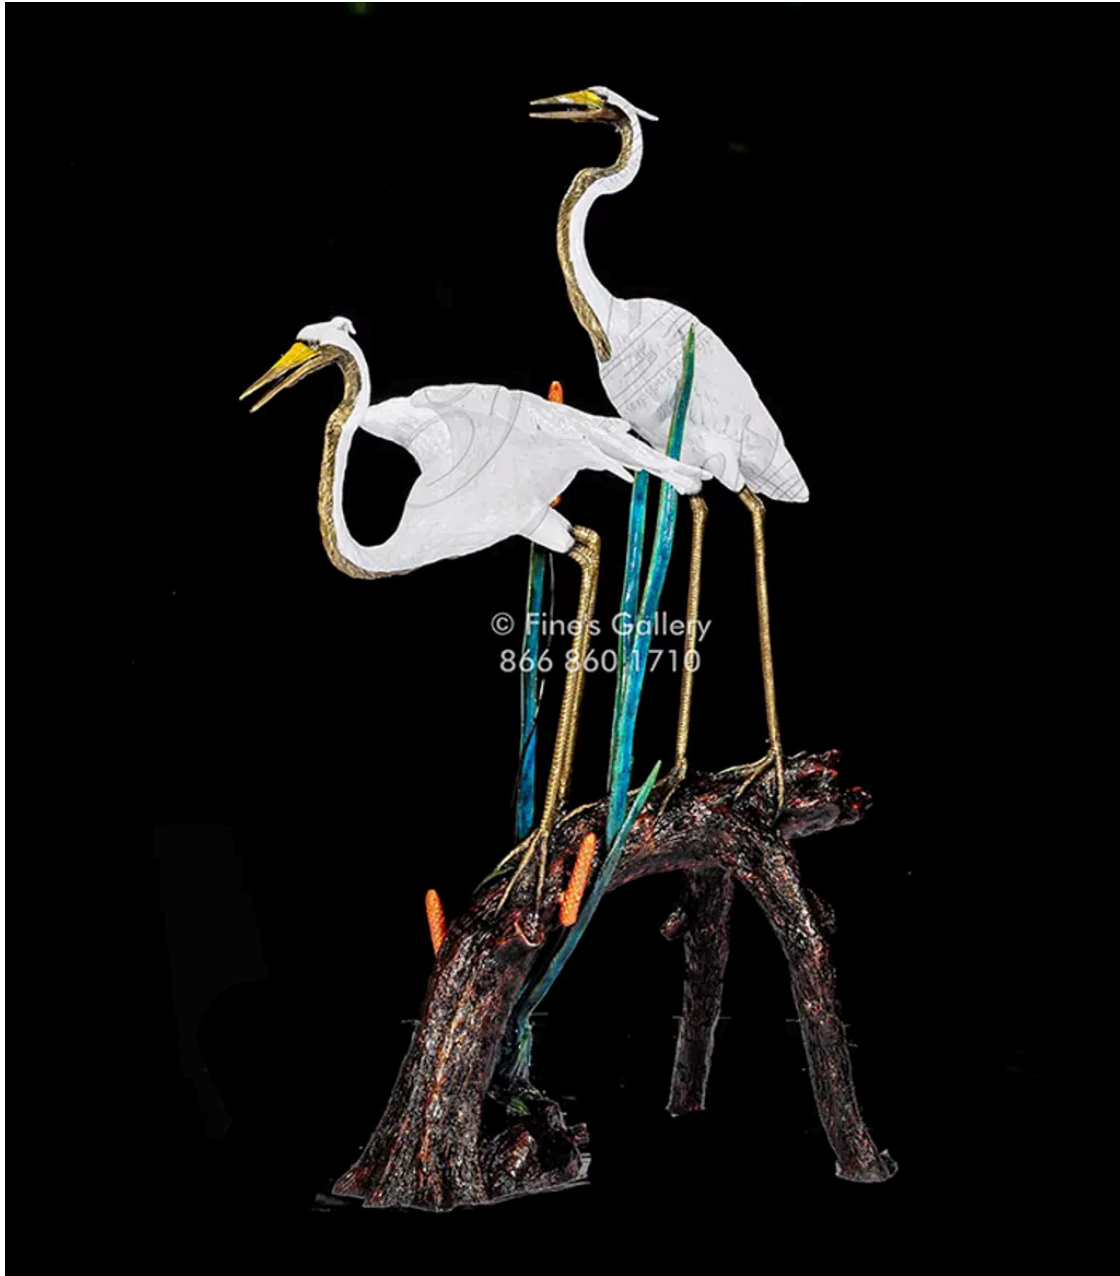

Bronze Egrets Sculpture and Fountain Feature

MODEL BF-811 / BRONZE

Bronze Egrets Sculpture and Fountain Feature. Two brilliant bronze egrets stand ready for take off from a wooden log. Add these life sized beauties to enhance your landscape with one of natures amazing wild life.

DIMENSIONS

40" W x 71" H x 37" D

COLOR

-
BRONZE

AVAILABILITY

OUT OF STOCK

CONTACT

(239) 277-0009 - sales@finesgallery.com
Bonita Springs, Florida