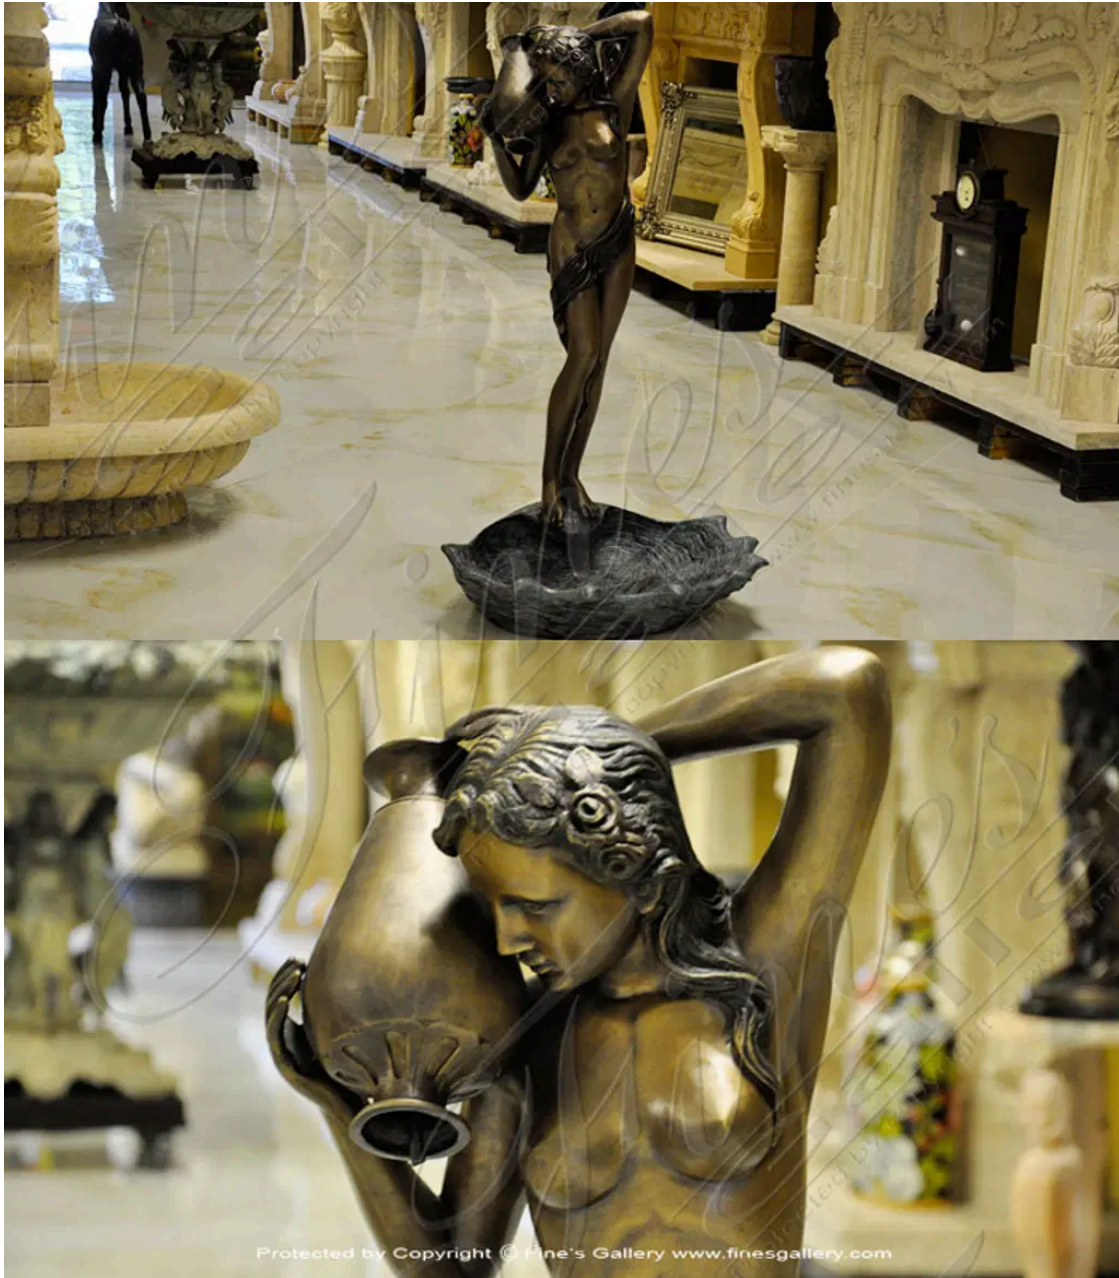

Half Nude Bronze Fountain

MODEL BF-635 / BRONZE

Create a sanctuary in a peaceful garden surrounding your home with this exotic fountain in magnificent bronze. High quality work of art, portraying a stunning half-nude enchantress pouring water from her vase into a large clam shell. Call us today.

DIMENSIONS

30" W x 55" H x 30" D

COLOR

-
BRONZE

AVAILABILITY

OUT OF STOCK

CONTACT

(239) 277-0009 - sales@finesgallery.com
Bonita Springs, Florida