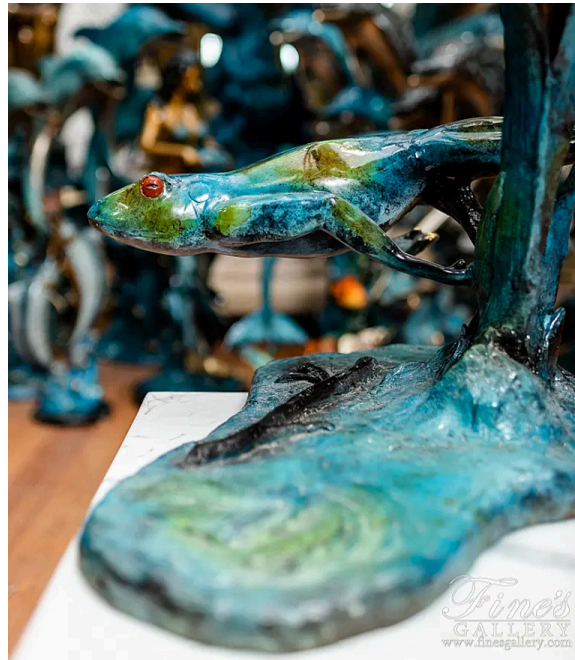

Three Frog Bronze Fountain - BF-616 (View 2)