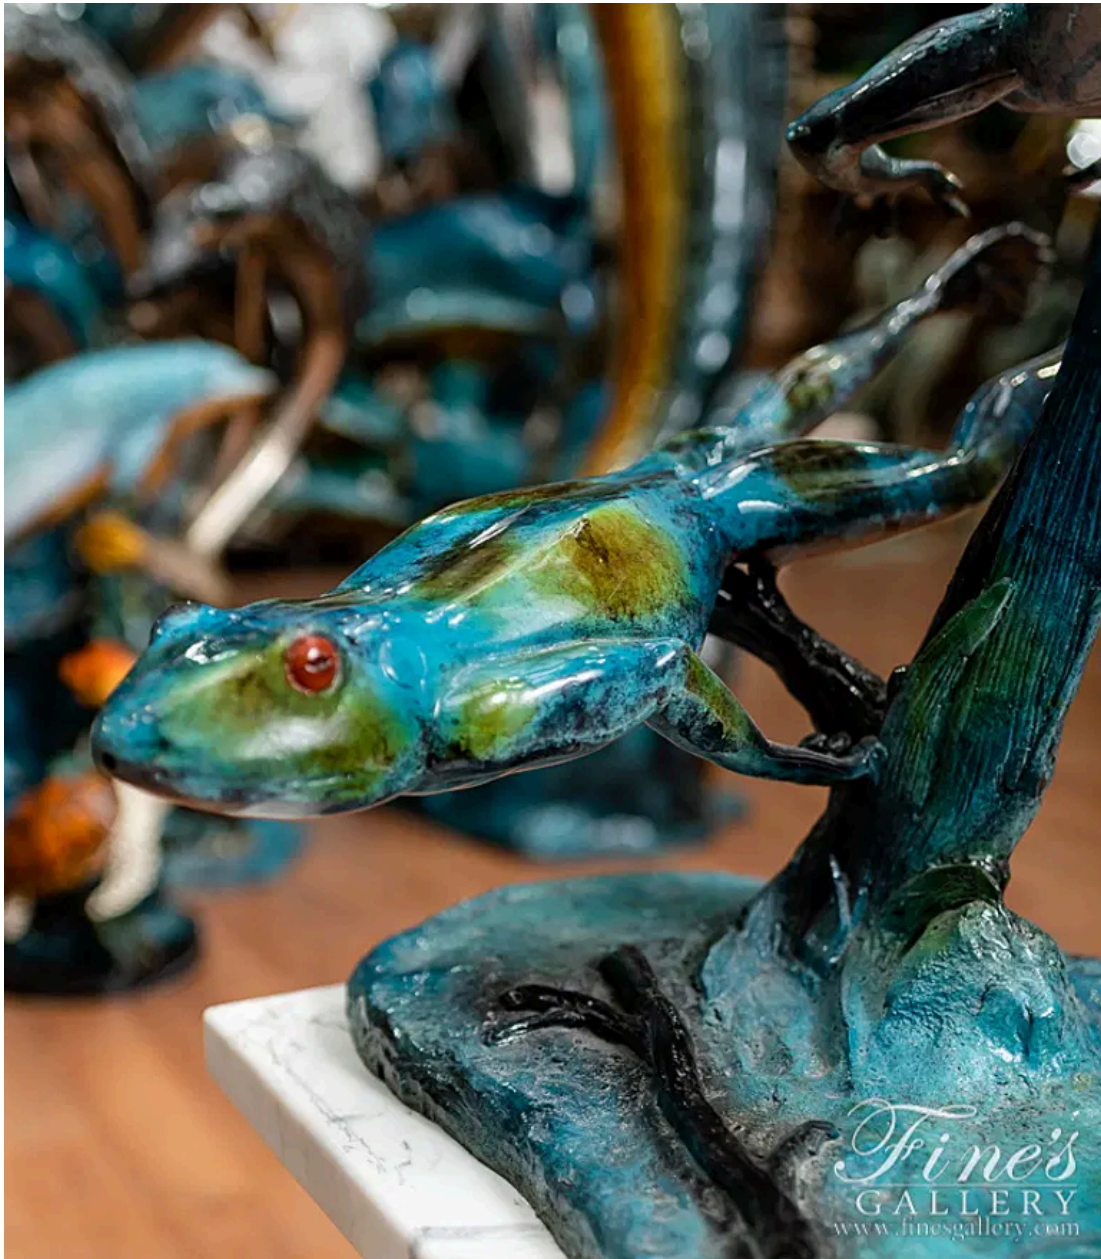

Three Frog Bronze Fountain - BF-616 (View 5)