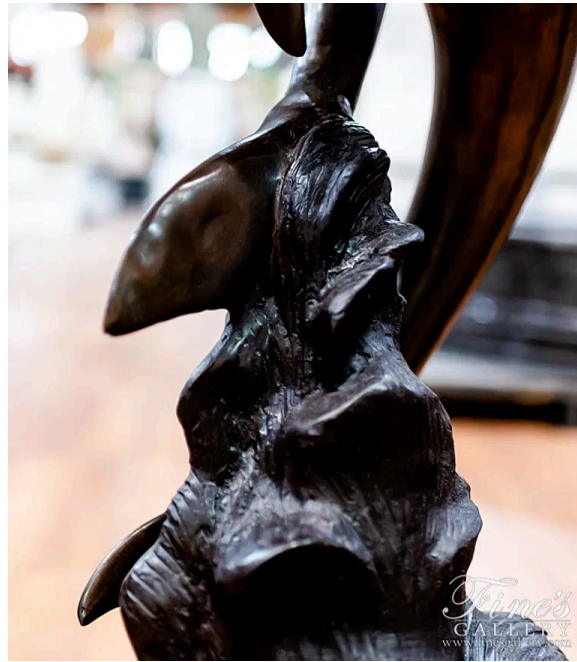

Bronze Two Dolphins Fountain

MODEL BF-610 / BRONZE

Two realistic dolphins in classic bronze will add charm and beauty to your home in a garden or pool area! These majestic creatures are meticulously detailed and set upon a unique rock base as water sprays from their open mouths. Call us today.

WWW.FINESGALLERY.COM

Model BF-610

Page 1 of 7

Bronze Two Dolphins Fountain - BF-610 (View 2)

Bronze Two Dolphins Fountain - BF-610 (View 3)

Bronze Two Dolphins Fountain - BF-610 (View 4)

Bronze Two Dolphins Fountain - BF-610 (View 5)