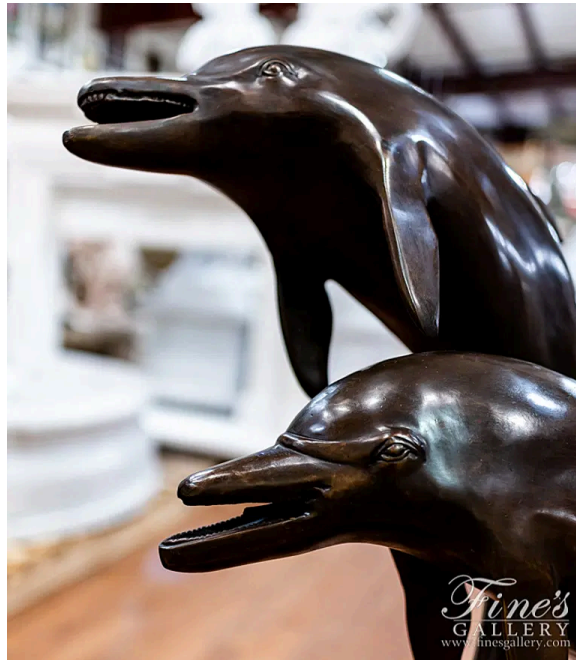

Bronze Two Dolphins Fountain - BF-610 (View 6)