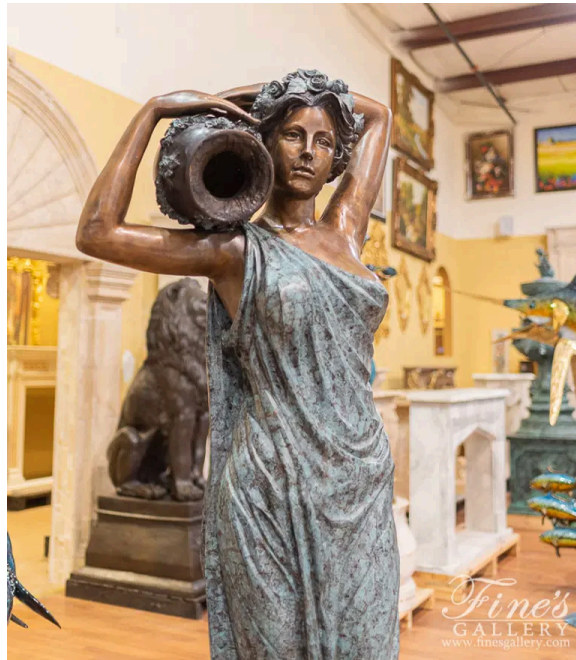

The Water Maiden Bronze Fountain

MODEL BF-504 / BRONZE

Imagine strolling through the garden and being met by this enchanting vision! Graceful and serene, this magnificent lady is made from two tones of bronze and pours water from her shoulder held vase into a large decorative basin. Contact us today.

DIMENSIONS

28" W x 84" H x 28" D

COLOR

-
BRONZE

AVAILABILITY

OUT OF STOCK

CONTACT

(239) 277-0009 - sales@finesgallery.com
Bonita Springs, Florida

WWW.FINESGALLERY.COM

Model BF-504
Page 1 of 6

The Water Maiden Bronze Fountain - BF-504 (View 2)

The Water Maiden Bronze Fountain - BF-504 (View 3)

The Water Maiden Bronze Fountain - BF-504 (View 4)

The Water Maiden Bronze Fountain - BF-504 (View 5)