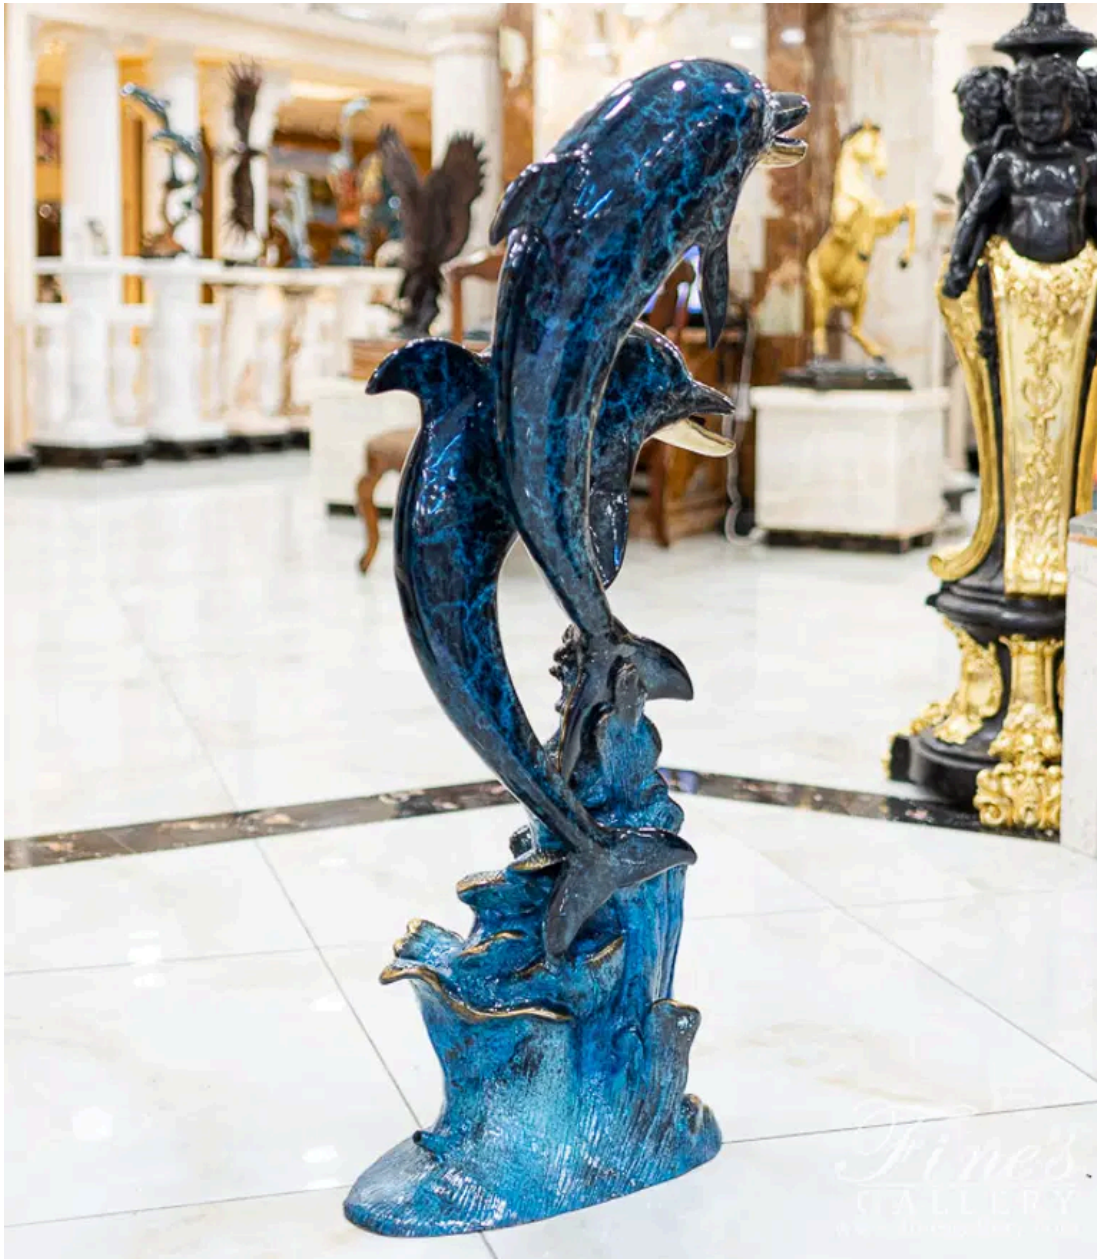

Two Dolphins Bronze Fountain

MODEL BF-383 / BRONZE

These two dolphins bring cheerfulness into any setting! Made from two tones of bronze, they display stunning realism as they squirt elaborate sprays of water from open mouths. A gorgeous fountain with ocean wave base.

DIMENSIONS

15" W x 46" H x 24" D

COLOR

-
BRONZE

AVAILABILITY

OUT OF STOCK

CONTACT

(239) 277-0009 - sales@finesgallery.com
Bonita Springs, Florida

WWW.FINESGALLERY.COM

Model BF-383

Page 1 of 8

Two Dolphins Bronze Fountain - BF-383 (View 2)

Two Dolphins Bronze Fountain - BF-383 (View 3)

Two Dolphins Bronze Fountain - BF-383 (View 4)

Two Dolphins Bronze Fountain - BF-383 (View 5)