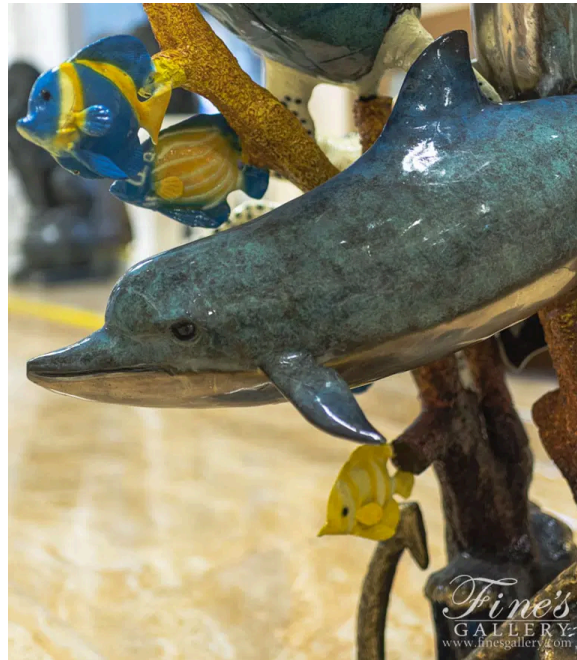

Bronze Ocean Life Fountain - BF-226 (View 3)