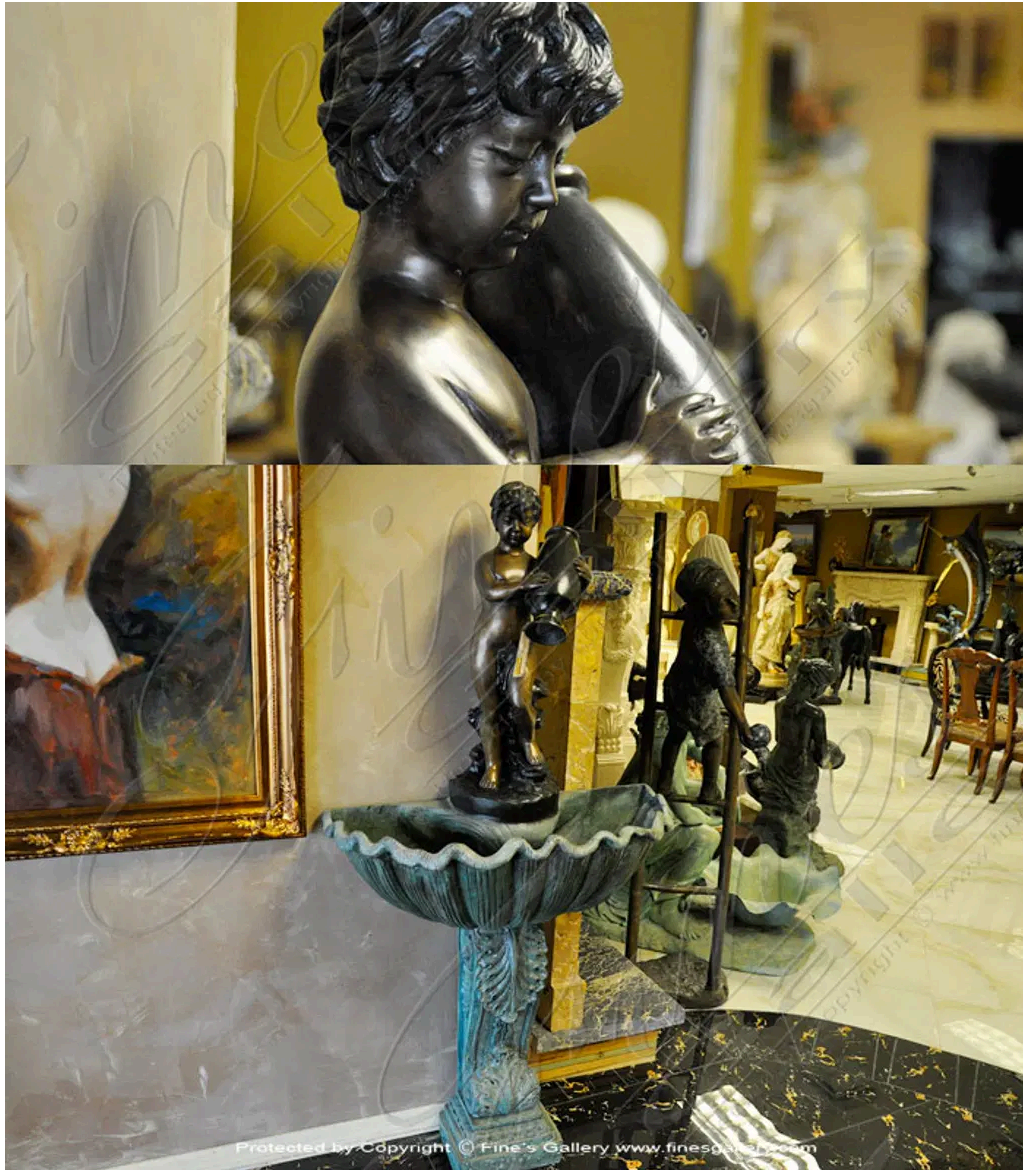

Boy with Vase

MODEL BF-139 / BRONZE / CLASSIC

This wonderful bronze wall fountain will be perfect for your home or garden. Featuring classic bronze with a mixture of other bronze coloring, highly detailed young boy, ornate pedestal and much more. Contact us today.

DIMENSIONS

34" W x 67" H x 17" D

COLOR

CLASSIC
BRONZE

AVAILABILITY

OUT OF STOCK

CONTACT

(239) 277-0009 - sales@finesgallery.com
Bonita Springs, Florida